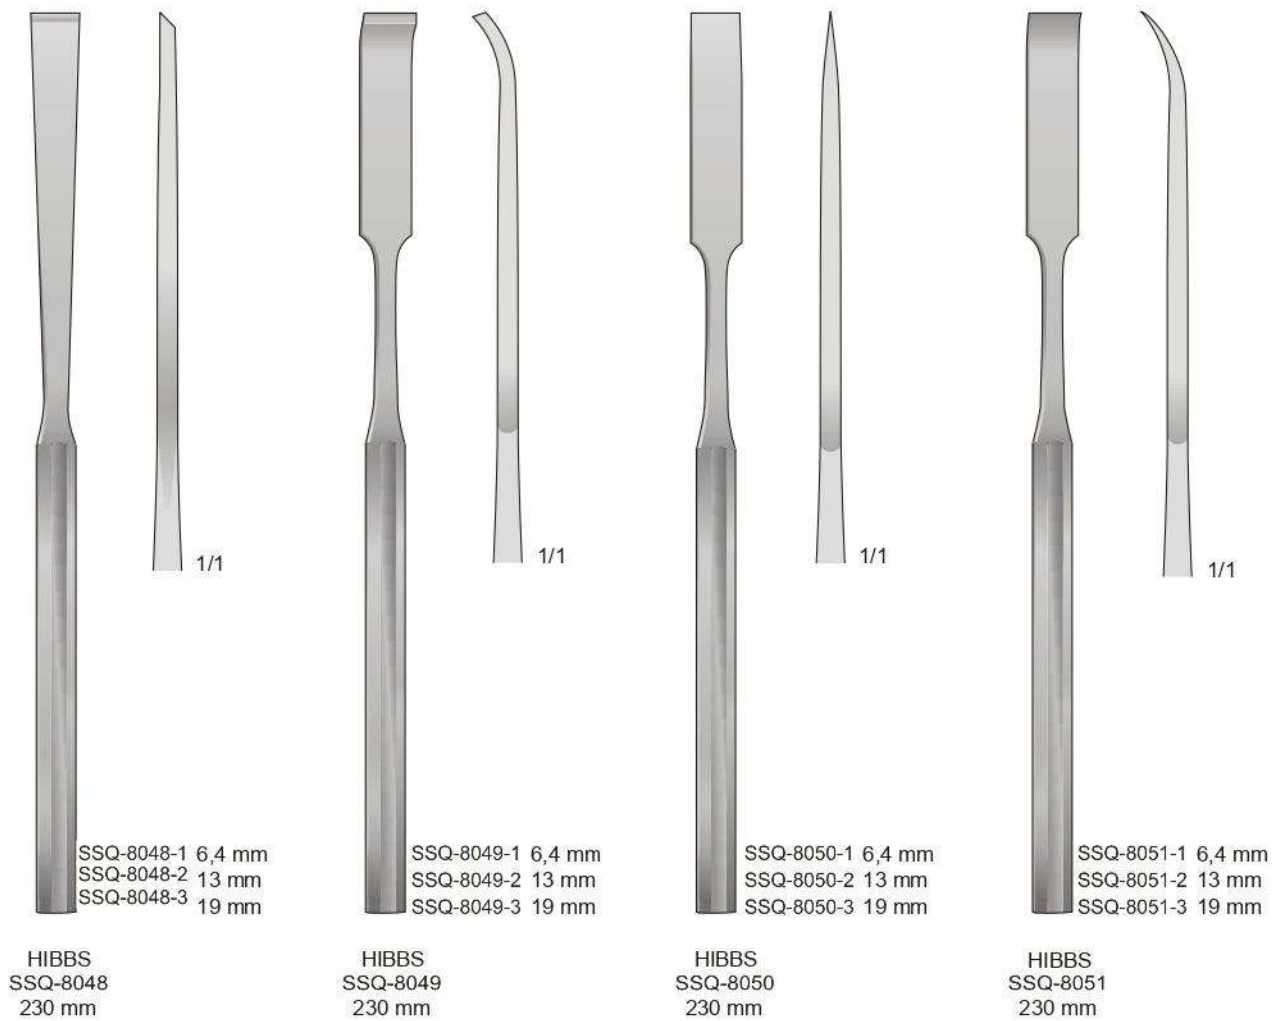

COTTLE  
SSQ-8047-1  
180 mm

COTTLE  
SSQ-8047-2  
180 mm

COTTLE  
SSQ-8047-3  
180 mm

COTTLE  
SSQ-8047-4  
180 mm

COTTLE  
SSQ-8047-5  
180 mm

COTTLE  
SSQ-8047-6  
180 mm

COTTLE  
SSQ-8047-7  
180 mm

SSQ-8052-1 1.4 mm  
SSQ-8052-2 2.6 mm  
SSQ-8052-3 3.8 mm