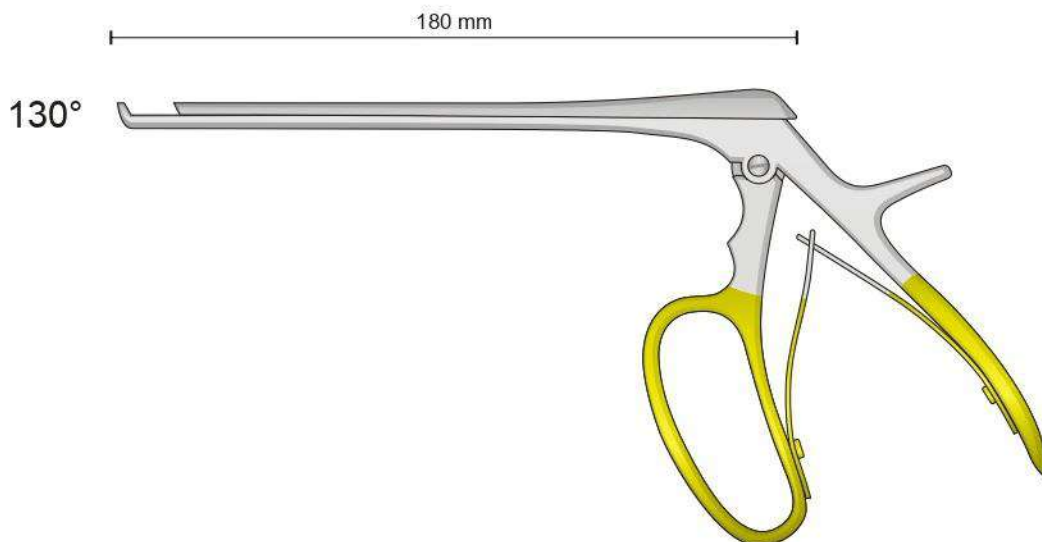

FERRIS - SMITH - KERRISON
SSQ-6537