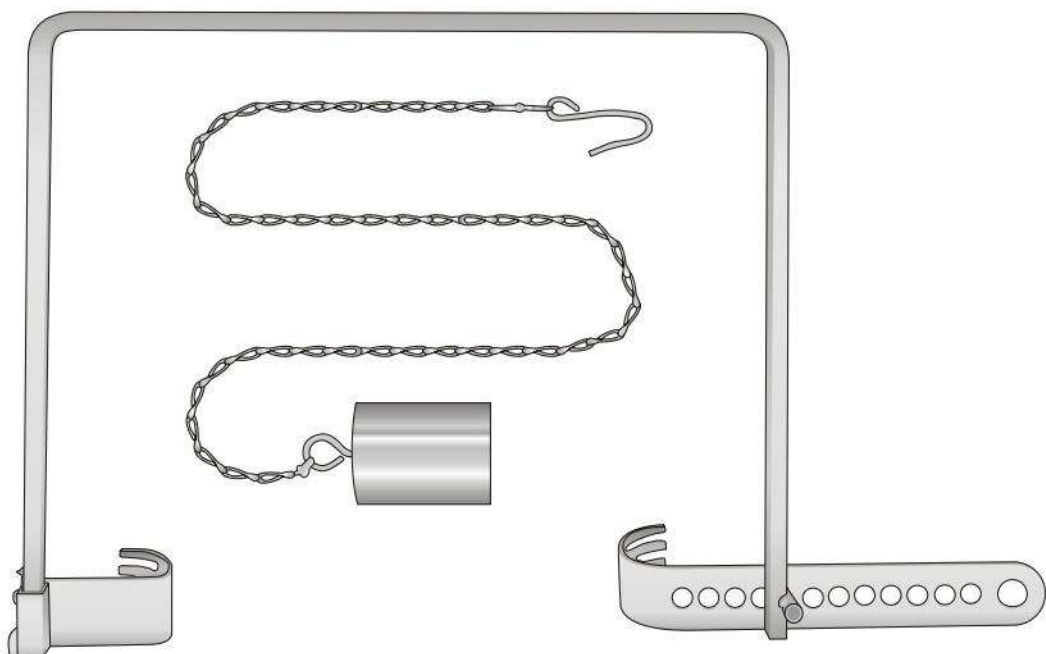

SSQ-9443-1
Valva regolabile
Large blade

SSQ-9443-2
Valva piccola
Small blade

SSQ-9443-3
Contrappeso + catenella
Weight with chain

Divaricatore per anca
Retractor with chain
Wundhaken mit Kette

Completo - Complete - Komplet
Complete - Completos

CHARNELY
SSQ-9443