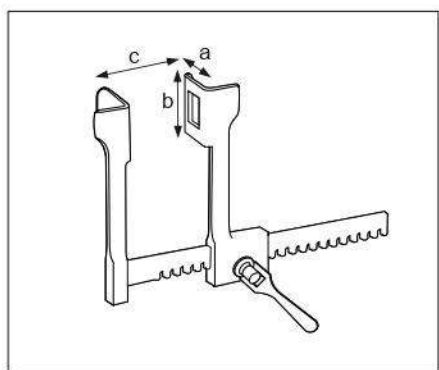

BABY FINOCCHIETTO
a b c
SSQ-9444 18 x 20 mm 75 mm