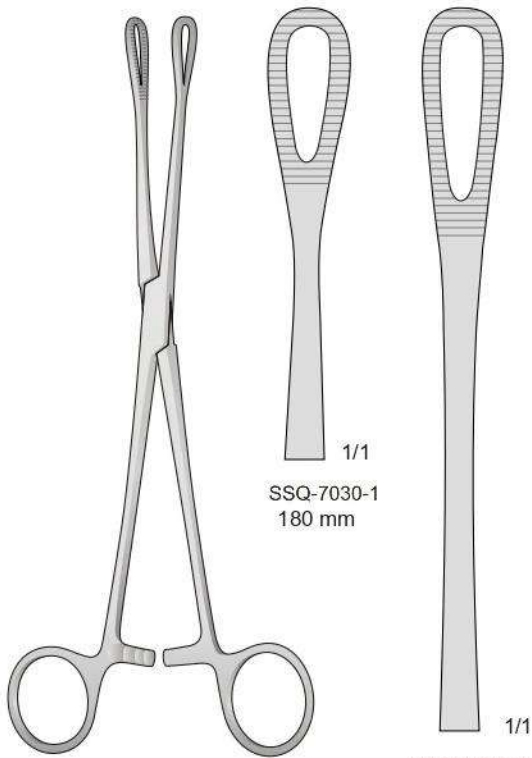

RAMPLEY  
SSQ-7030

SSQ-7030-1  
180 mm

SSQ-7030-2  
245 mm

MAIER  
SSQ-7031  
245 mm

SSQ-7031-1

SSQ-7031-2

SSQ-7032  
Set 2 pezzi - Set 2 pieces  
Set 2 stück - Set 2 pièces  
Set 2 piezos  
70 x 40 mm  
70 x 33 mm