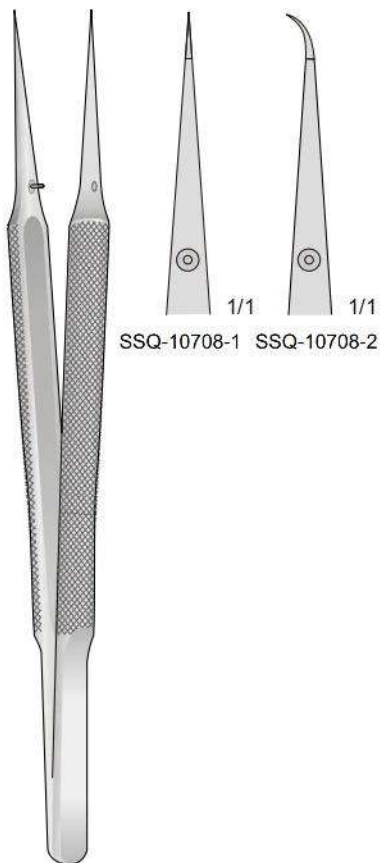

SSQ-10708
120 mm