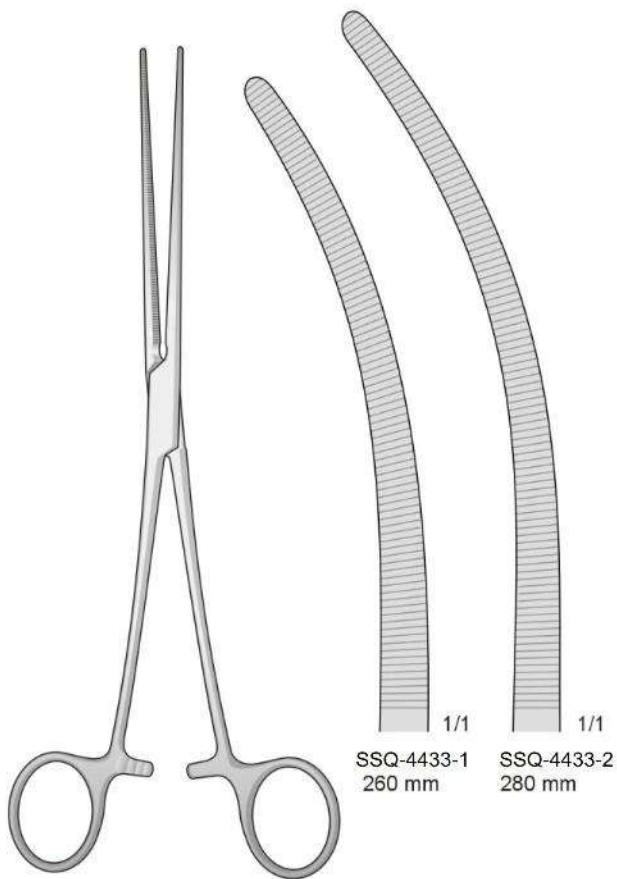

KELLY  
SSQ-4429  
320 mm

HARTMANN-BABY-MOSQUITO  
SSQ-4430  
95 mm

ROCHESTER-PEAN  
SSQ-4431  
225 mm

ROCHESTER-CARMALT  
SSQ-4432

PEAN  
SSQ-4433

KOCHER-OCHSNER  
SSQ-4434

SSQ-4441-1	SSQ-4441-2
1x2 Zähne	1x2 Zähne
1x2 Teeth	1x2 Teeth
1x2 Denti	1x2 Denti
1x2 Dientes	1x2 Dientes
1x2 Dents	1x2 Dents