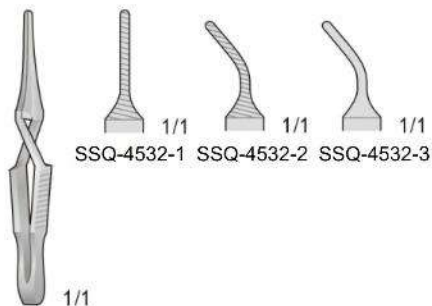

SSQ-4532
40 mm