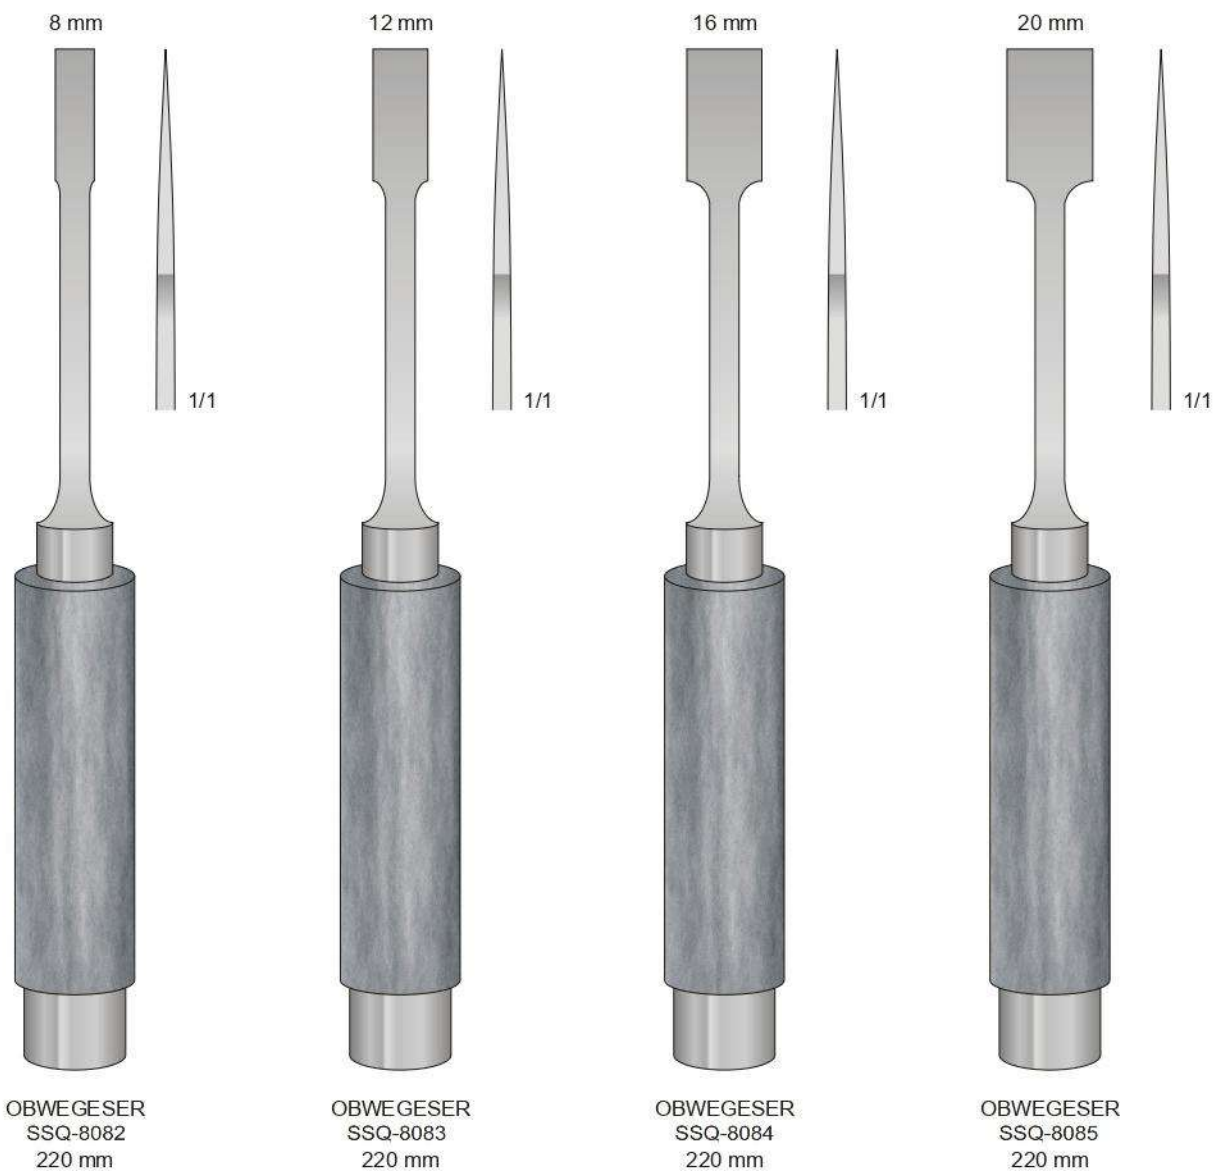

SSQ-8067  
190 mm

SSQ-8068  
90 mm

Sgorbie - Gouges  
Hohlmeissel - Gouges - Gubias

OBWEGESER  
SSQ-8081  
220 mm

**INTERNATIONAL**

LET'S SHARE ABOUT SURGERY