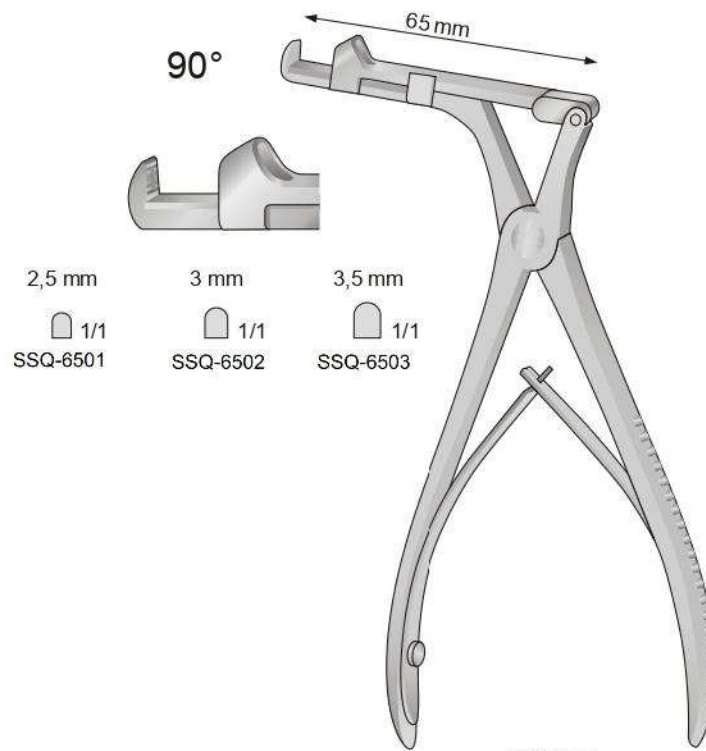

CITELLI
SSQ-6501 2,5 mm
SSQ-6502 3 mm
SSQ-6503 3,5 mm