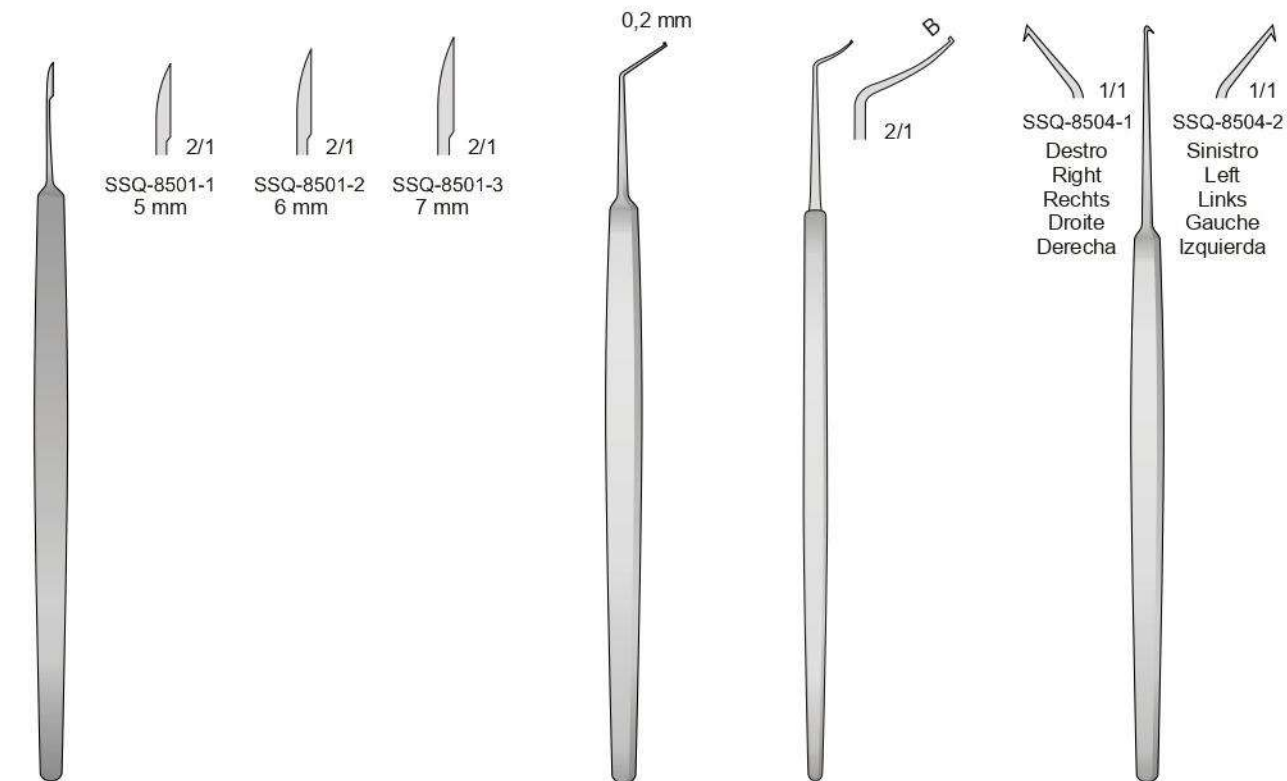

GABON  
SSQ-8128  
235 x 160 x 100 mm  
Kg 4,5

Cips macinato

**INTERNATIONAL**

LET'S SHARE ABOUT SURGERY

**Ophthalmology**

**Surgical  
Instruments  
Catalogue**

[www.ssqintl.com](http://www.ssqintl.com)

ZIEGLER  
SSQ-8501  
115 mm