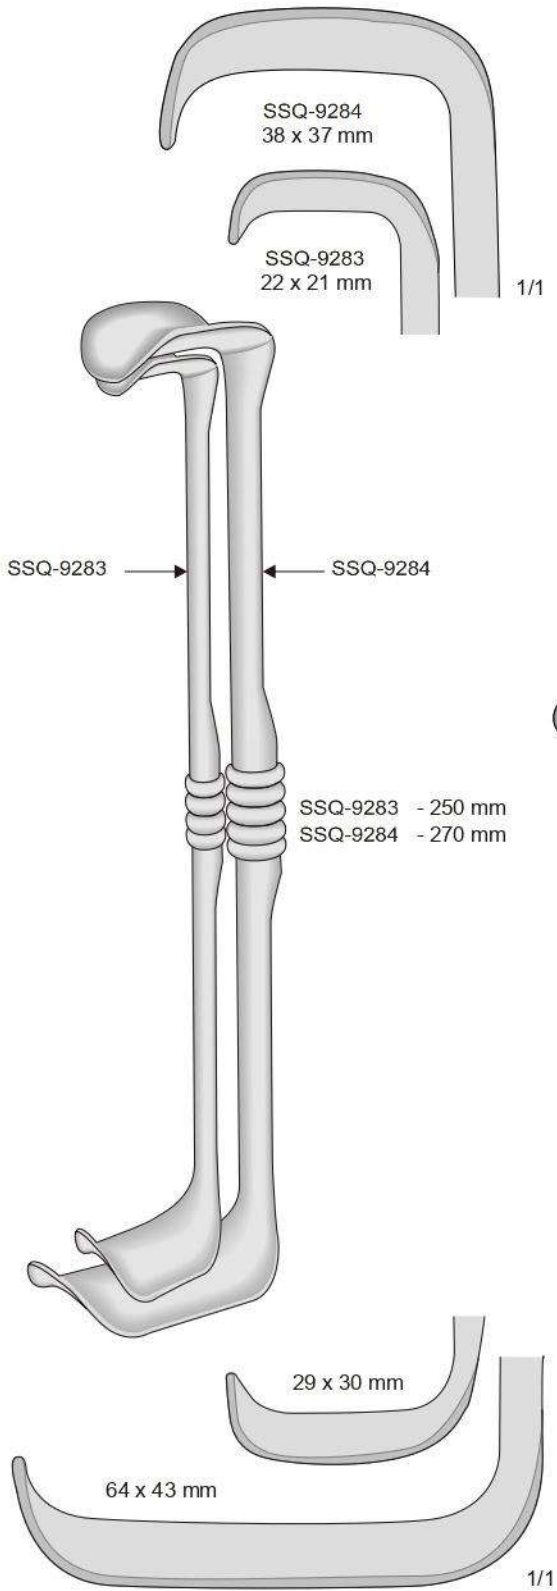

RICHARDSON-EASTMAN
SSQ-9285
Set 2 pezzi