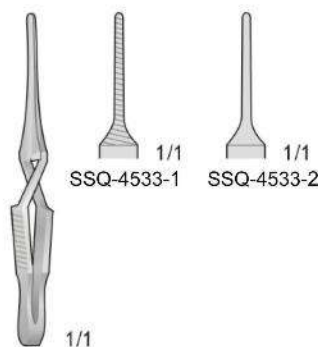

SSQ-4533
45 mm