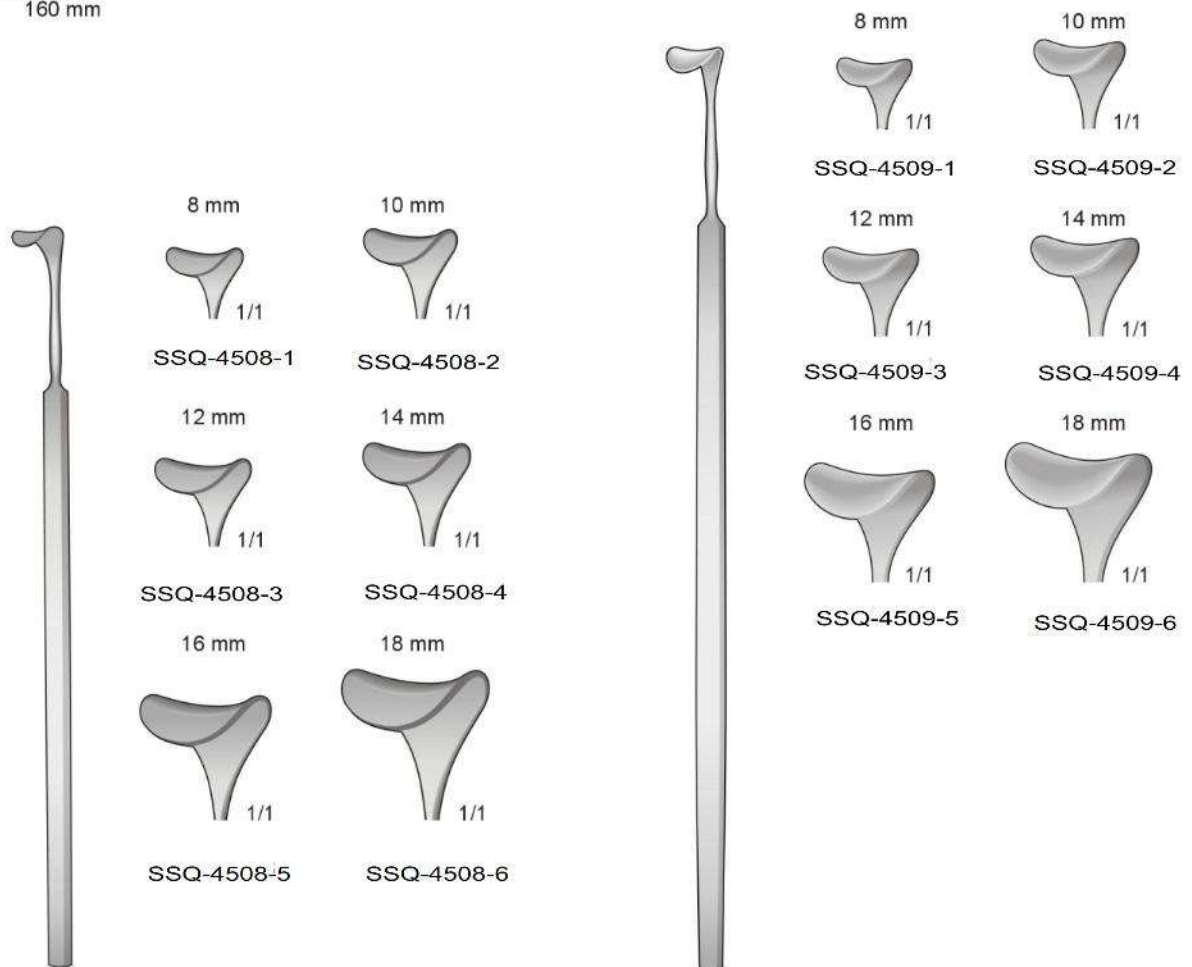

CUSHING
SSQ-4509
240 mm

CUSHING
SSQ-4508
200 mm