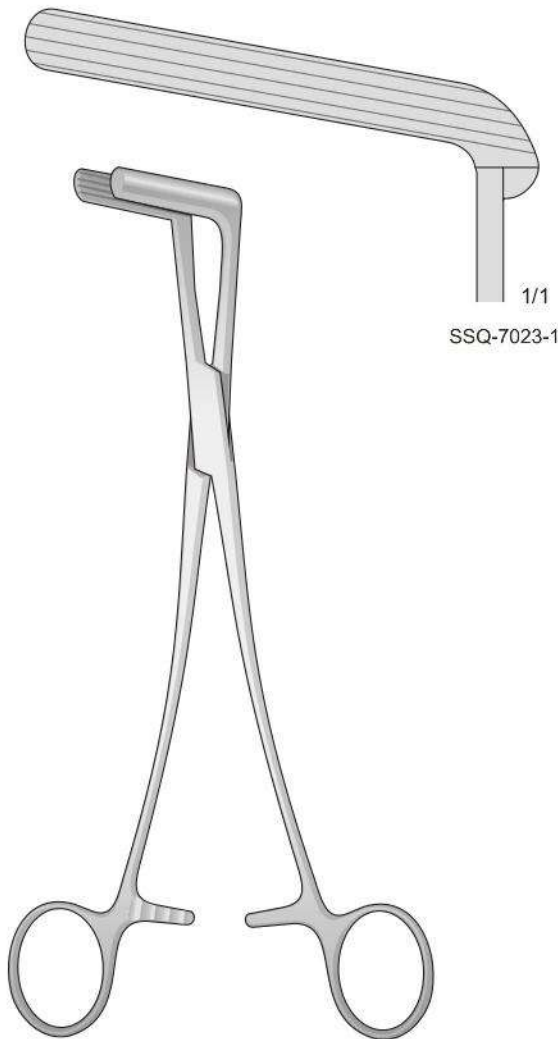

WERTHEIM
SSQ-7023
235 mm