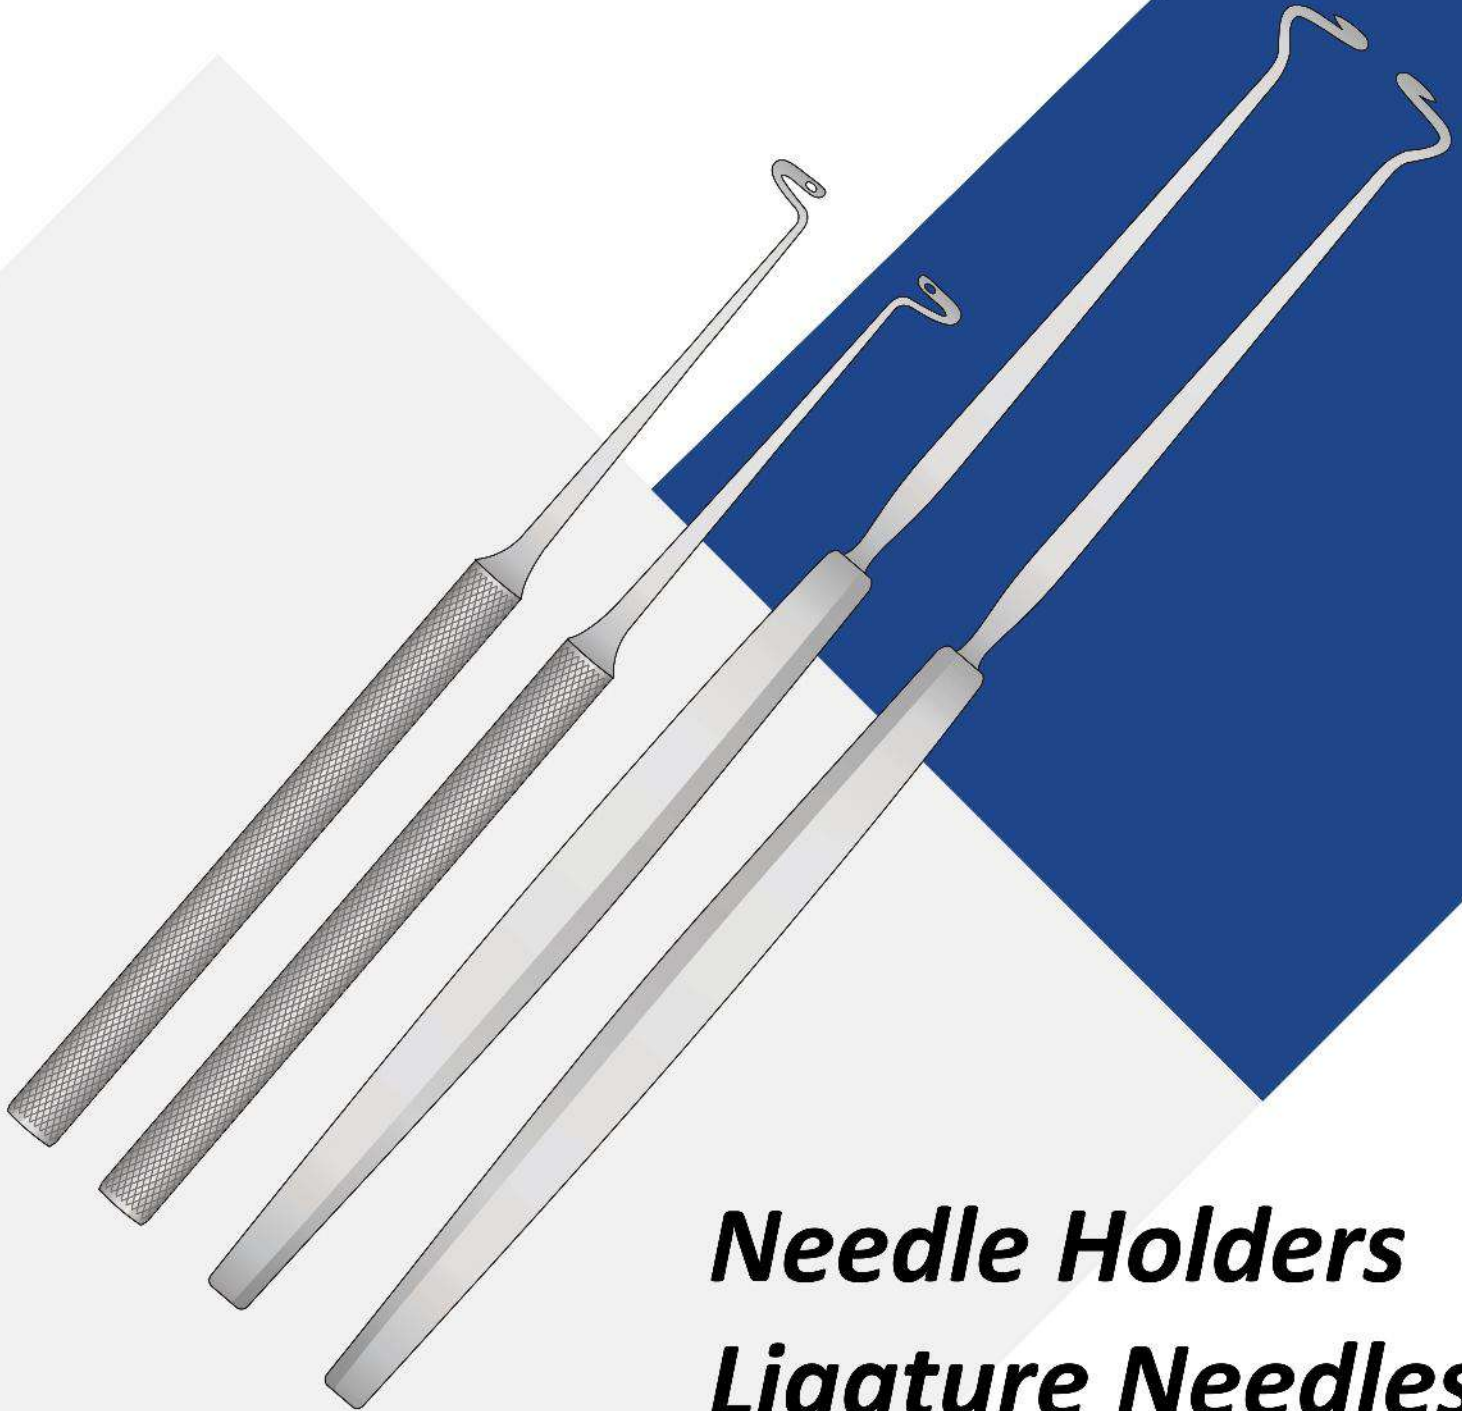

Needle Holders Ligature Needles

**Surgical
Instruments
Catalogue**

www.ssqintl.com