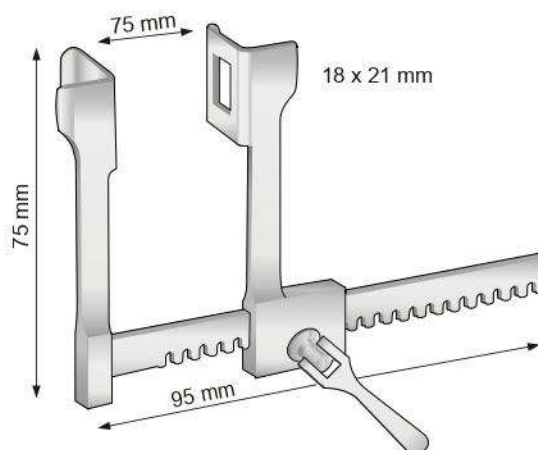

BABY FINOCCHIETTO
a b c
SSQ-9444 18 x 20 mm 75 mm