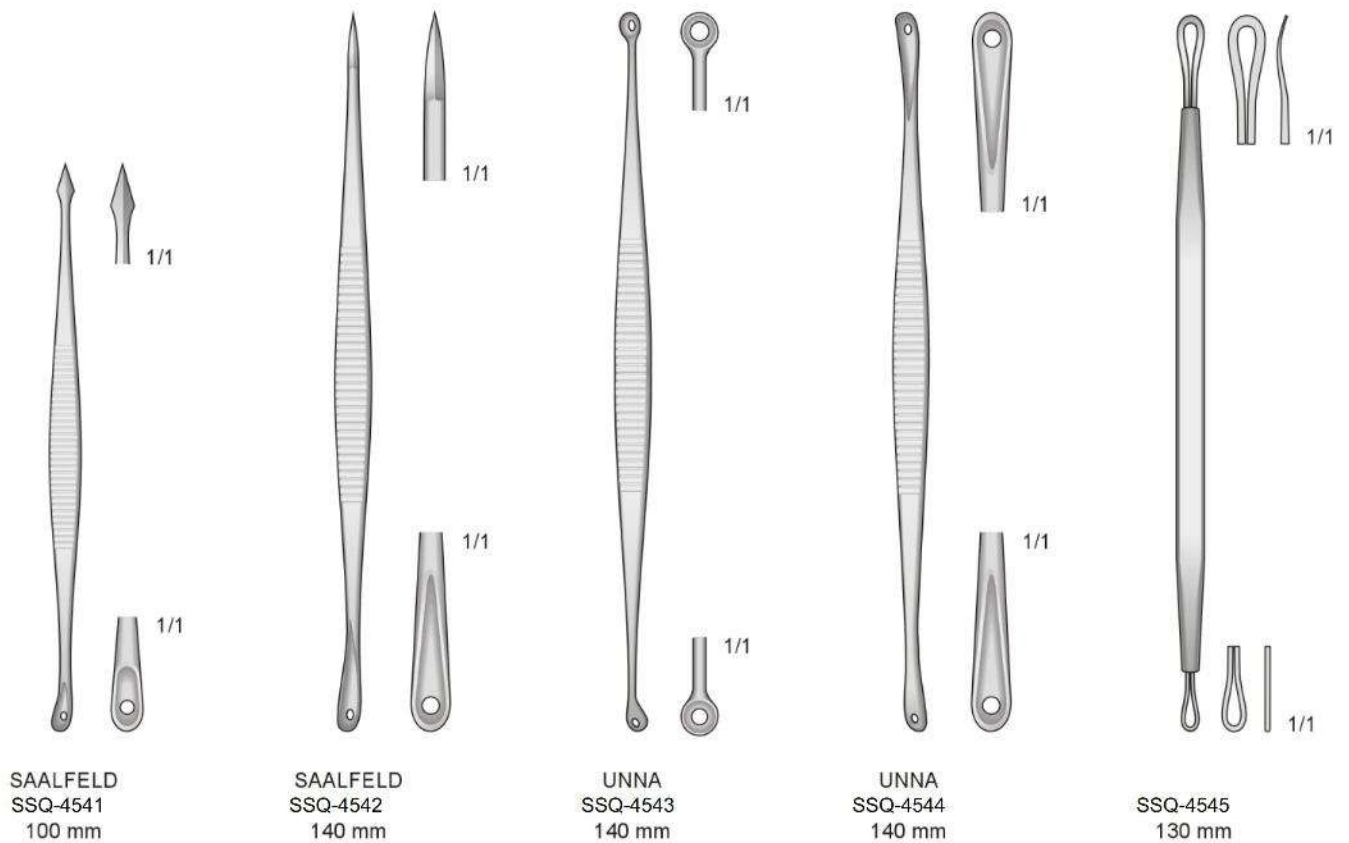

Komplettsset mit 3 Haken Stripper - Set complete with 3 Vein Stripper
Set completo con 3 uncini per vene - Set completo con 3 sondas para verices
Set complete avec 3 stripper a anneau