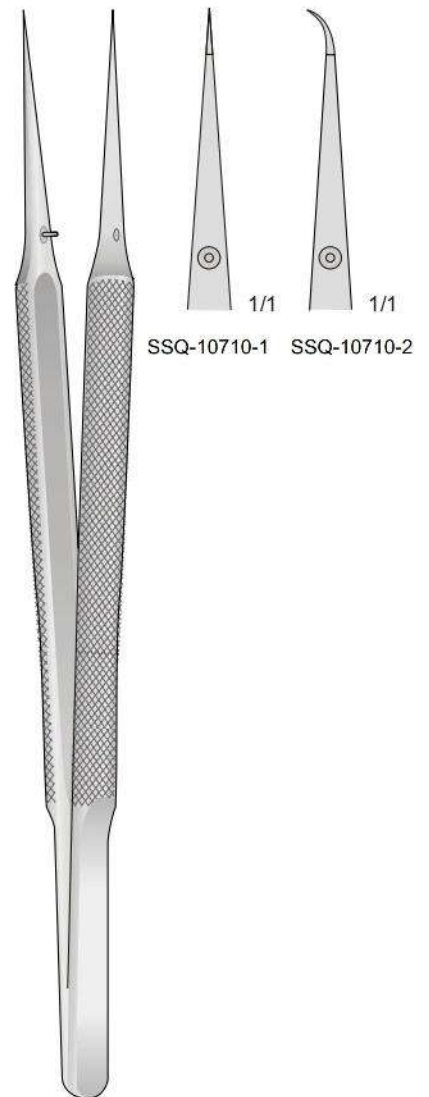

SSQ-10710
180 mm