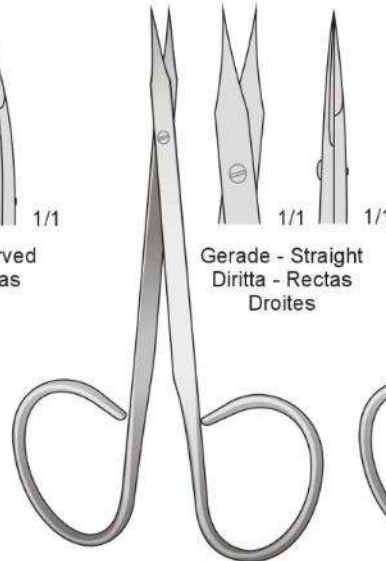

COTTLE
SSQ-4322
115 mm

Spitz - Sharp
Acuta - Aguda
Pointu

WALTON
SSQ-4319
100 mm