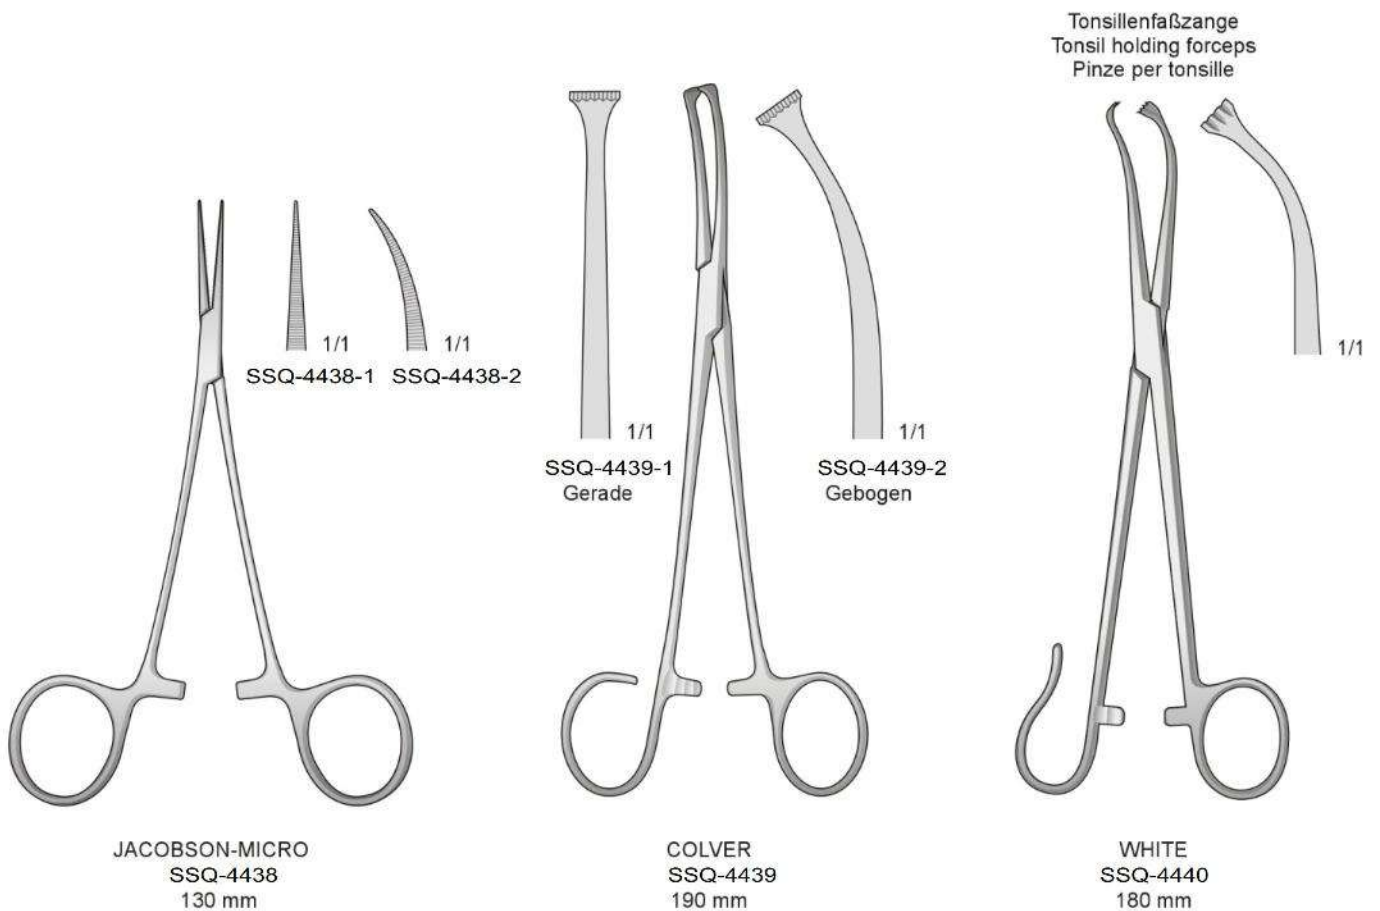

KELLY  
SSQ-4429  
320 mm

HARTMANN-BABY-MOSQUITO  
SSQ-4430  
95 mm

ROCHESTER-PEAN  
SSQ-4431  
225 mm

ROCHESTER-CARMALT  
SSQ-4432

PEAN  
SSQ-4433

KOCHER-OCHSNER  
SSQ-4434

SSQ-4441-1	SSQ-4441-2
1x2 Zähne	1x2 Zähne
1x2 Teeth	1x2 Teeth
1x2 Denti	1x2 Denti
1x2 Dientes	1x2 Dientes
1x2 Dents	1x2 Dents