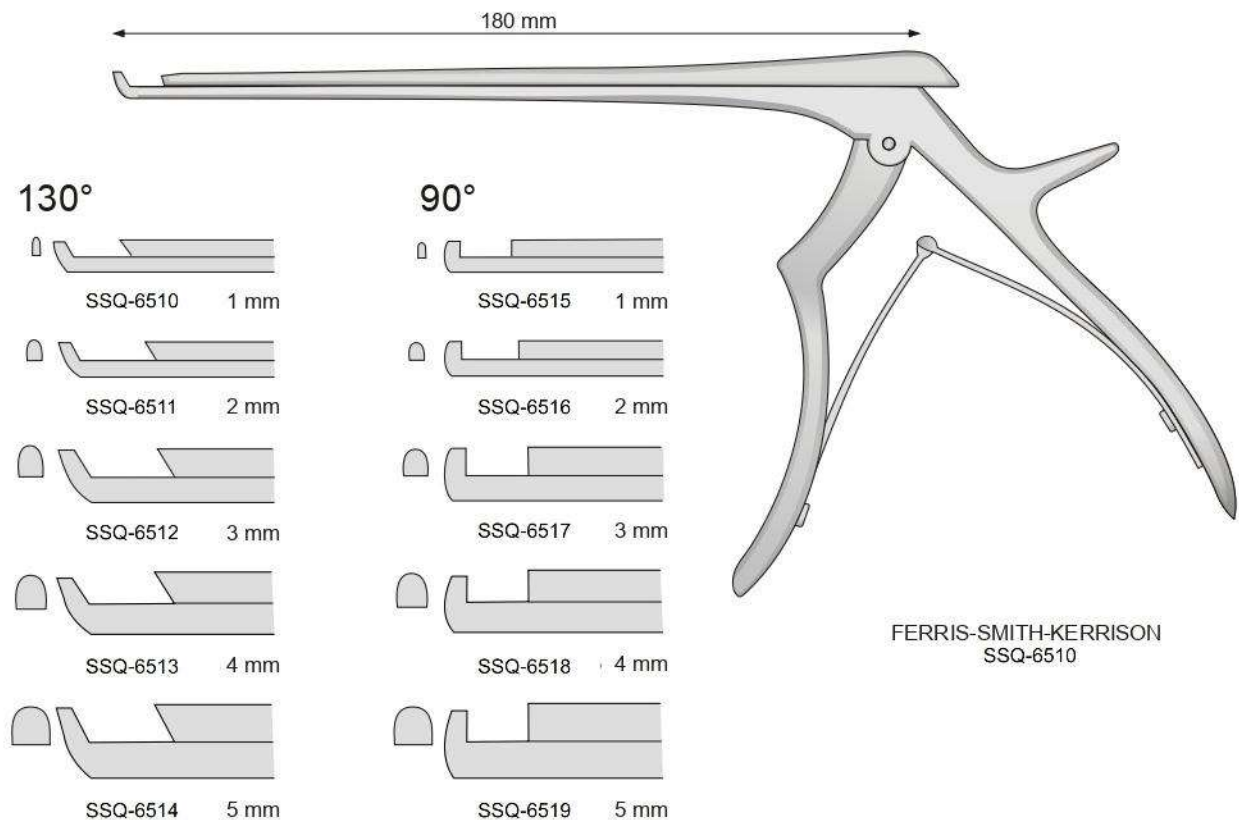

FERRIS-SMITH-KERRISON
SSQ-6510