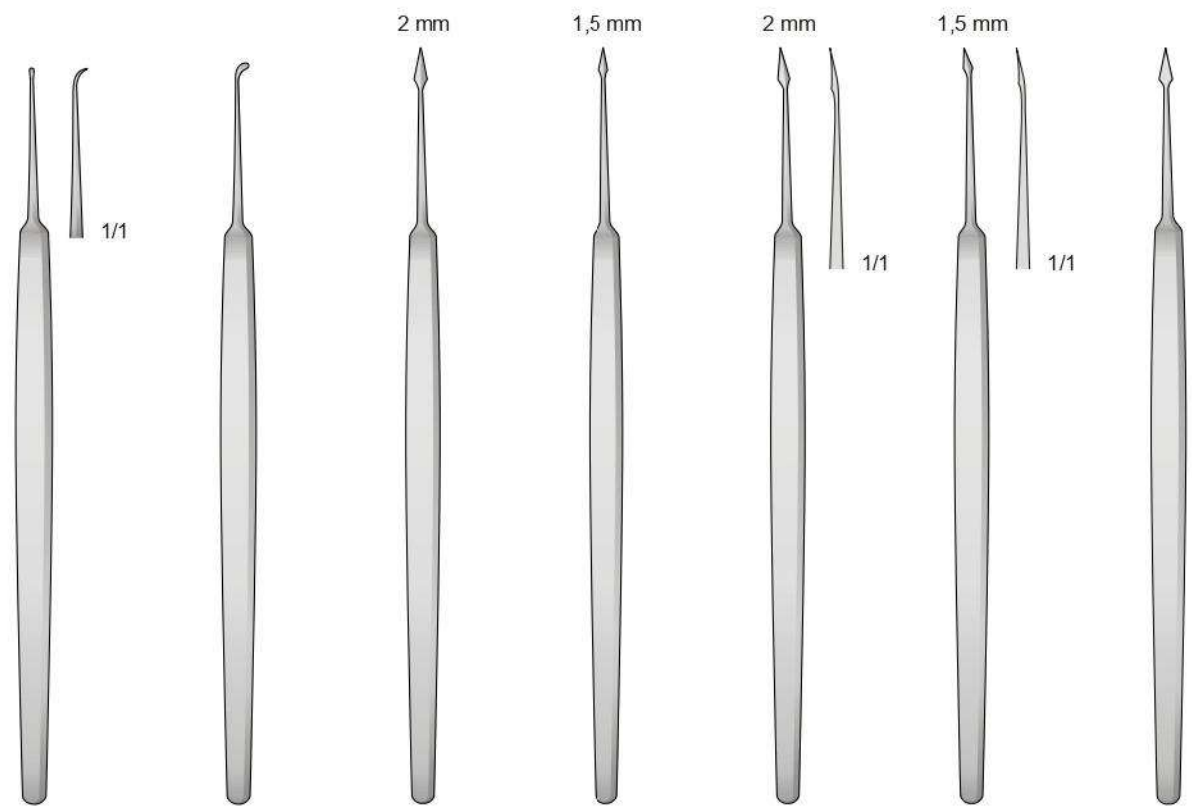

LA FORCE
SSQ-8505
120 mm

ELLIS
SSQ-8506
120 mm

SSQ-8507
125 mm

SSQ-8508
125 mm

SSQ-8509
125 mm

SSQ-8510
125 mm

SSQ-8511
125 mm