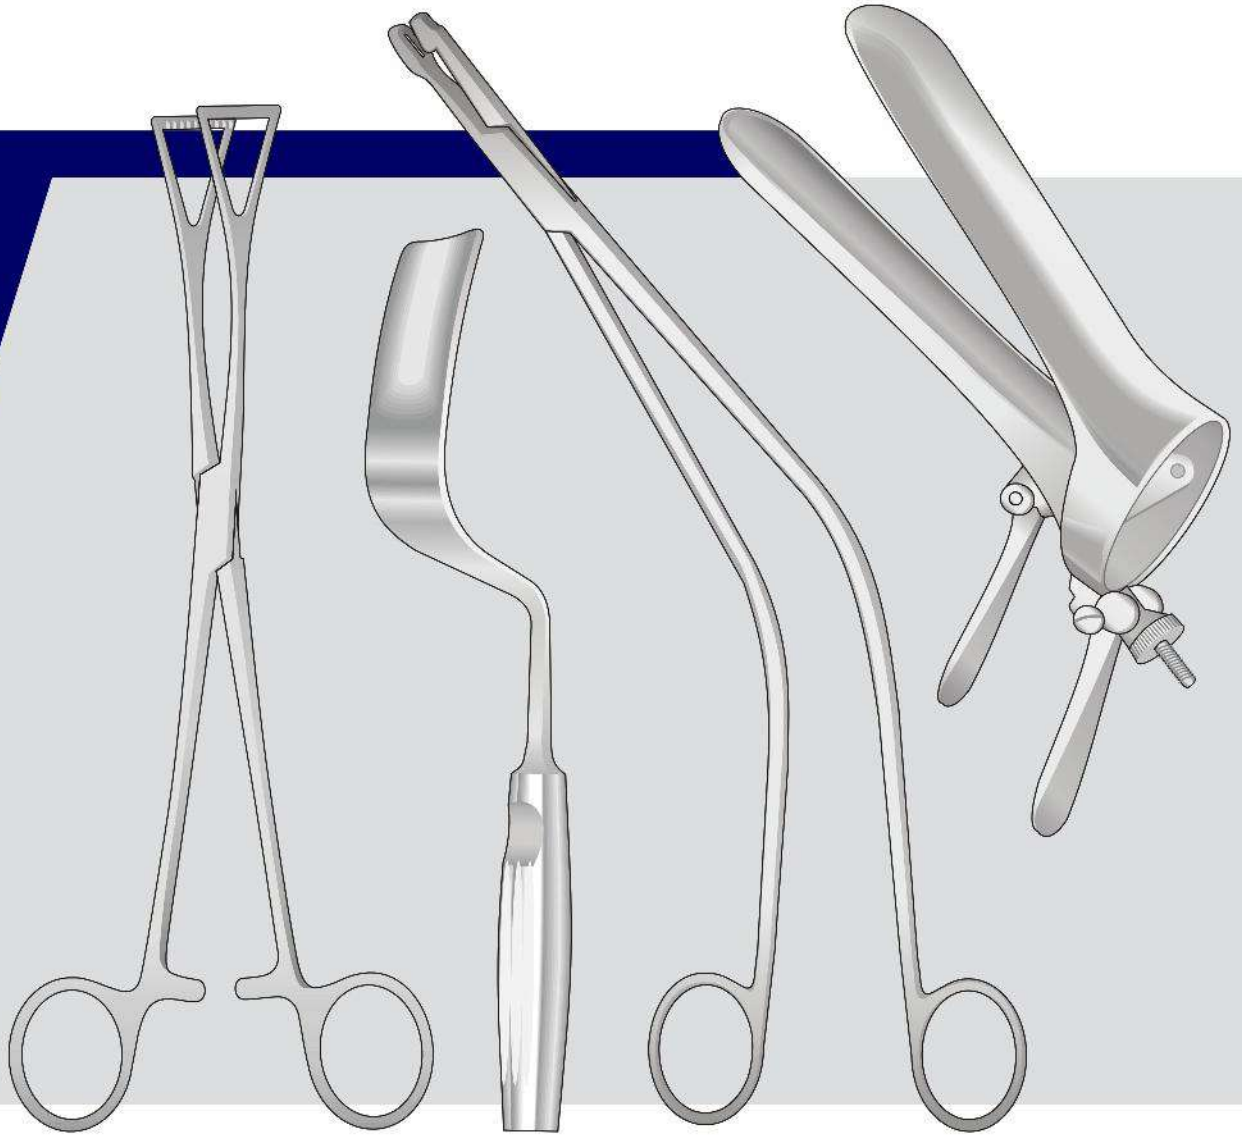

Gynecology | Urology Instruments

**Surgical
Instruments
Catalogue**

www.ssqintl.com