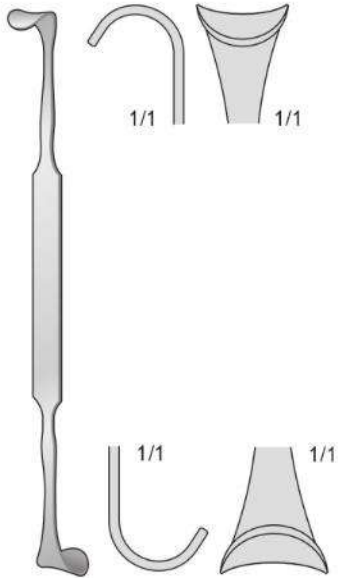

ROSE
SSQ-4546
130 mm