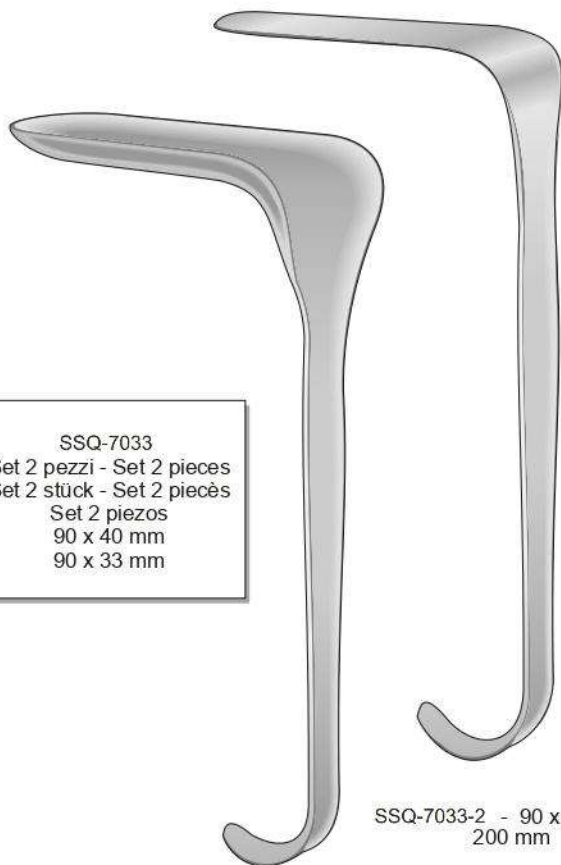

SSQ-7032
Set 2 pezzi - Set 2 pieces
Set 2 stück - Set 2 pièces
Set 2 piezos
70 x 40 mm
70 x 33 mm

KALLMORGEN
SSQ-7032-1 - 70 x 40 mm
170 mm

SSQ-7033
Set 2 pezzi - Set 2 pieces
Set 2 stück - Set 2 pièces
Set 2 piezos
90 x 40 mm
90 x 33 mm

SSQ-7033-2 - 90 x 33 mm
200 mm

KALLMORGEN
SSQ-7033-1 - 90 x 40 mm
200 mm