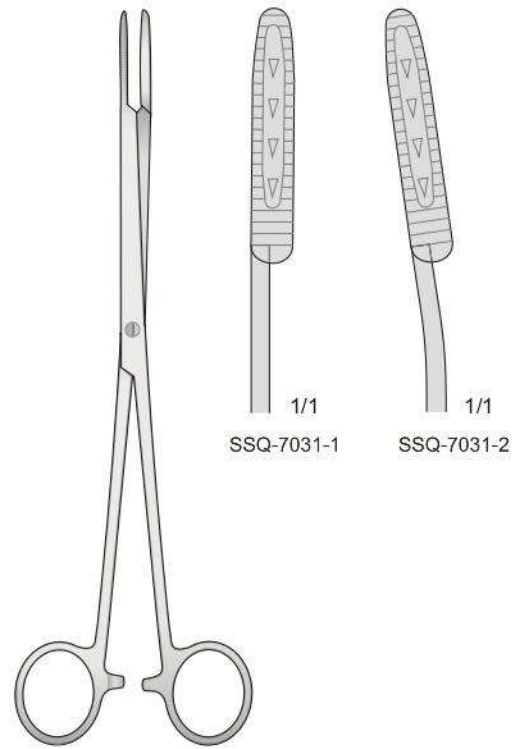

RAMPLEY  
SSQ-7030

SSQ-7030-1  
180 mm

SSQ-7030-2  
245 mm

MAIER  
SSQ-7031  
245 mm

SSQ-7031-1

SSQ-7031-2

SSQ-7032  
Set 2 pezzi - Set 2 pieces  
Set 2 stück - Set 2 pièces  
Set 2 piezos  
70 x 40 mm  
70 x 33 mm