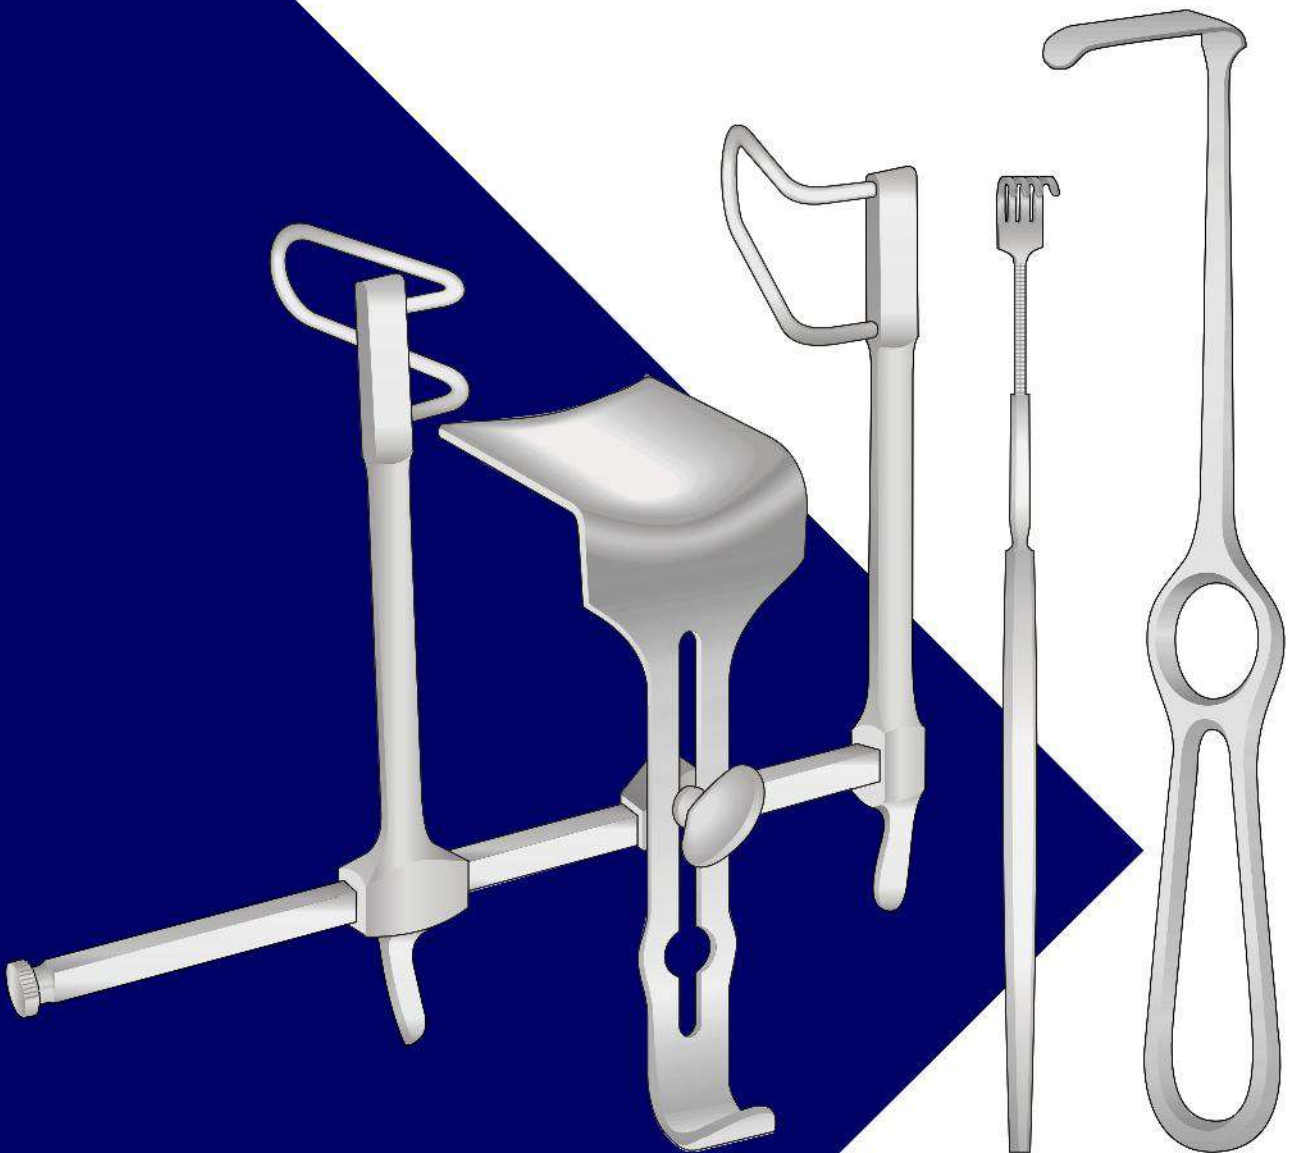

Retractors

**Surgical
Instruments
Catalogue**

www.ssqintl.com