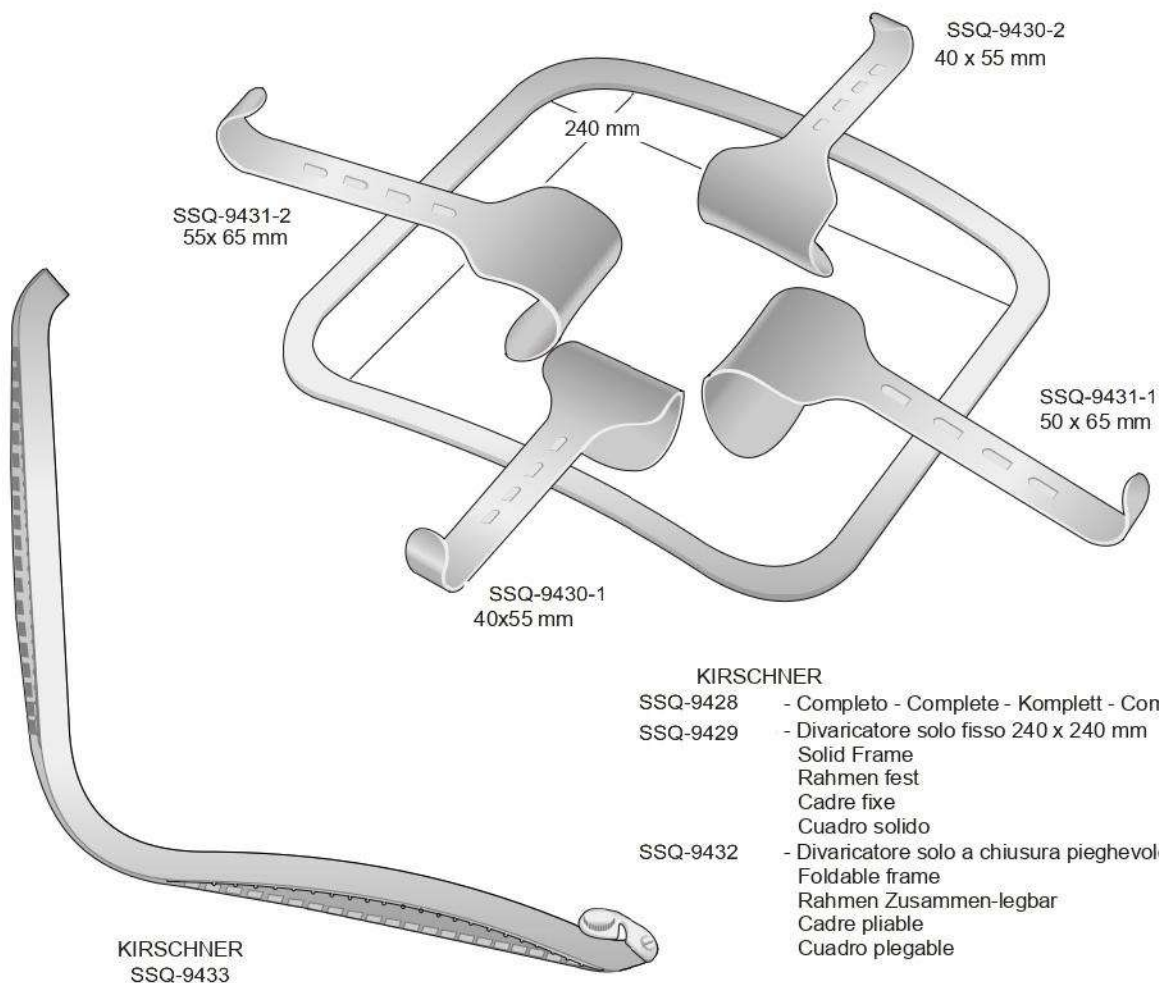

SSQ-9424-4  
Valva centrale  
Center blade  
Mittelblatt  
Valve centrale  
Valva central  
80 x 80 mm

BALFOUR MODIF.  
SSQ-9427

45 X 85 mm

SSQ-9427-1  
170 mm

75 X 65 mm

SSQ-9427-2  
230 mm

70 X 100 mm

SSQ-9427-3  
200 mm