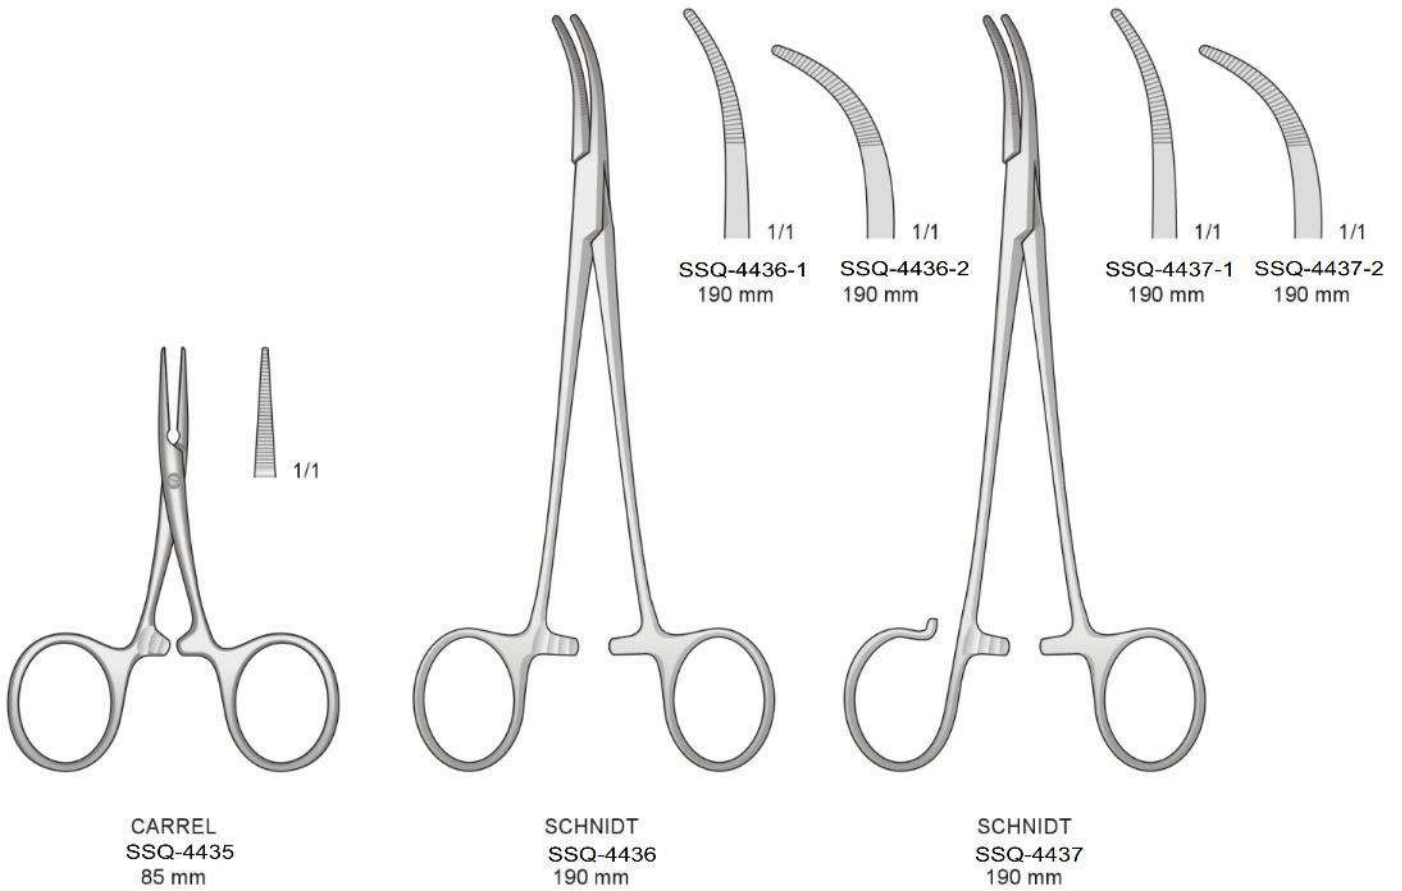

KELLY  
SSQ-4429  
320 mm

HARTMANN-BABY-MOSQUITO  
SSQ-4430  
95 mm

ROCHESTER-PEAN  
SSQ-4431  
225 mm

ROCHESTER-CARMALT  
SSQ-4432

PEAN  
SSQ-4433

KOCHER-OCHSNER  
SSQ-4434

SSQ-4441-1	SSQ-4441-2
1x2 Zähne	1x2 Zähne
1x2 Teeth	1x2 Teeth
1x2 Denti	1x2 Denti
1x2 Dientes	1x2 Dientes
1x2 Dents	1x2 Dents