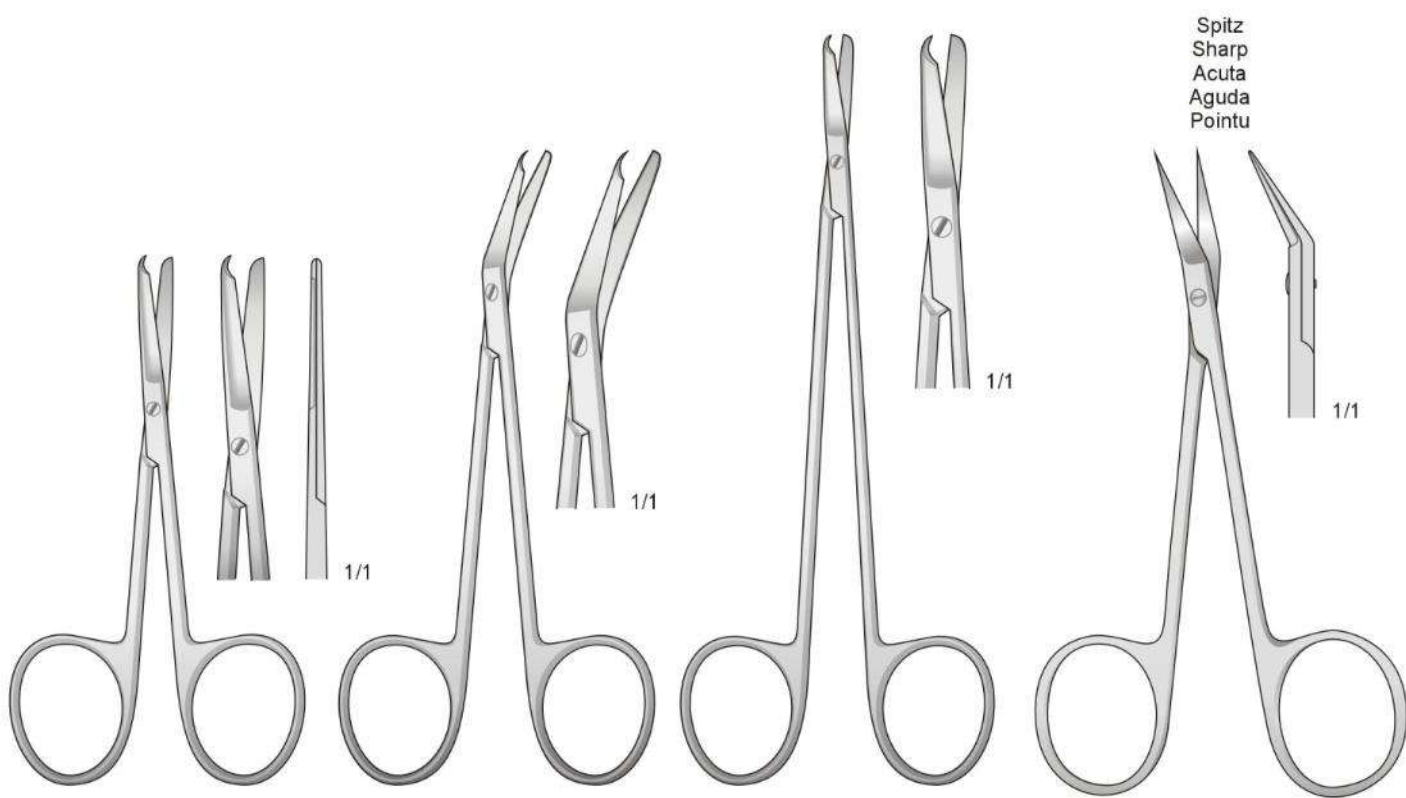

SPENCER
SSQ-4329
90 mm

SPENCER
SSQ-4330
130 mm

KELLY
SSQ-4331
150 mm

WILMER
SSQ-4332
105 mm