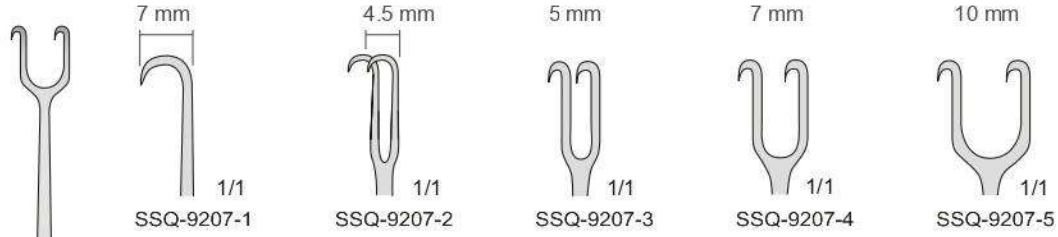

# *Retractors*

**Surgical  
Instruments  
Catalogue**

[www.ssqintl.com](http://www.ssqintl.com)

Uncini cutanei - Cutaneous hook - Hauthäkchen - Erignes cutanées - Ganchos cutâneos

JOSEPH  
SSQ-9207  
160 mm