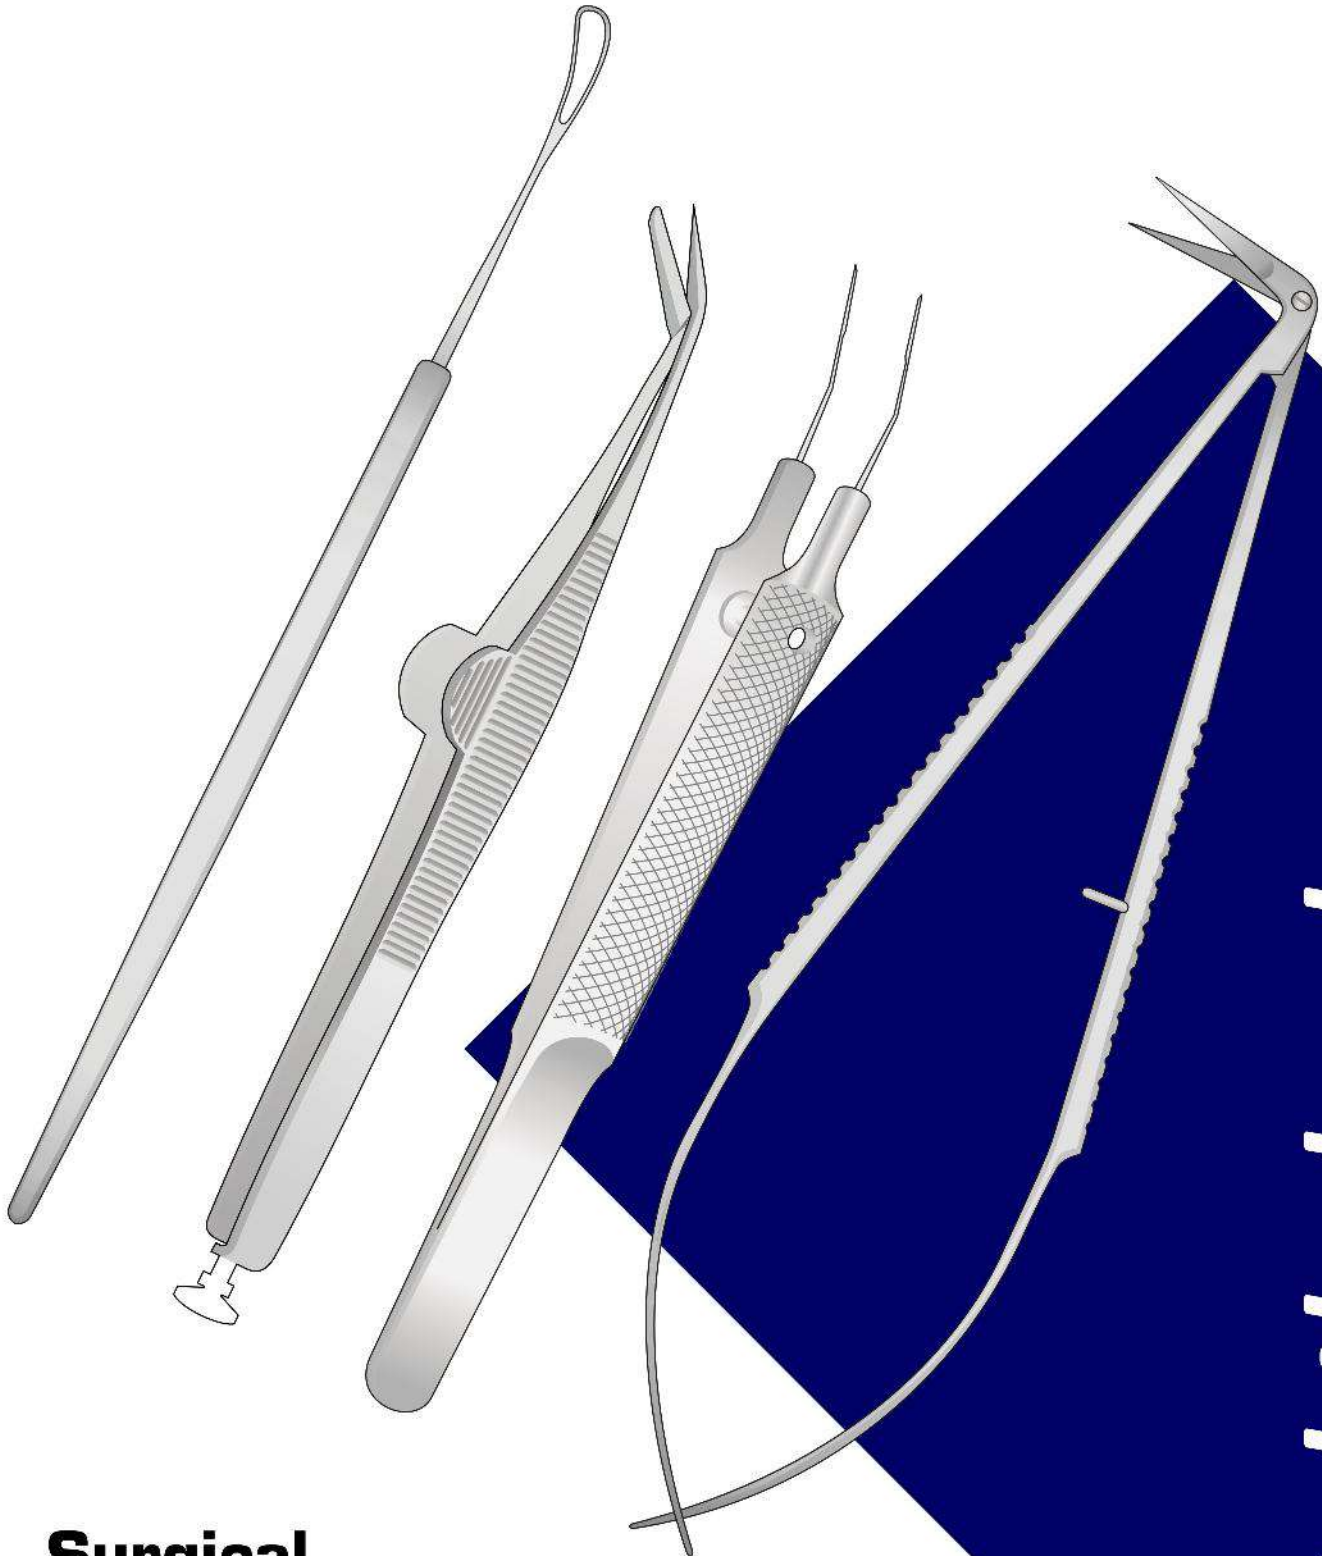

GABON  
SSQ-8128  
235 x 160 x 100 mm  
Kg 4,5

Cips macinato

**INTERNATIONAL**

LET'S SHARE ABOUT SURGERY

**Ophthalmology**

**Surgical  
Instruments  
Catalogue**

[www.ssqintl.com](http://www.ssqintl.com)

ZIEGLER  
SSQ-8501  
115 mm