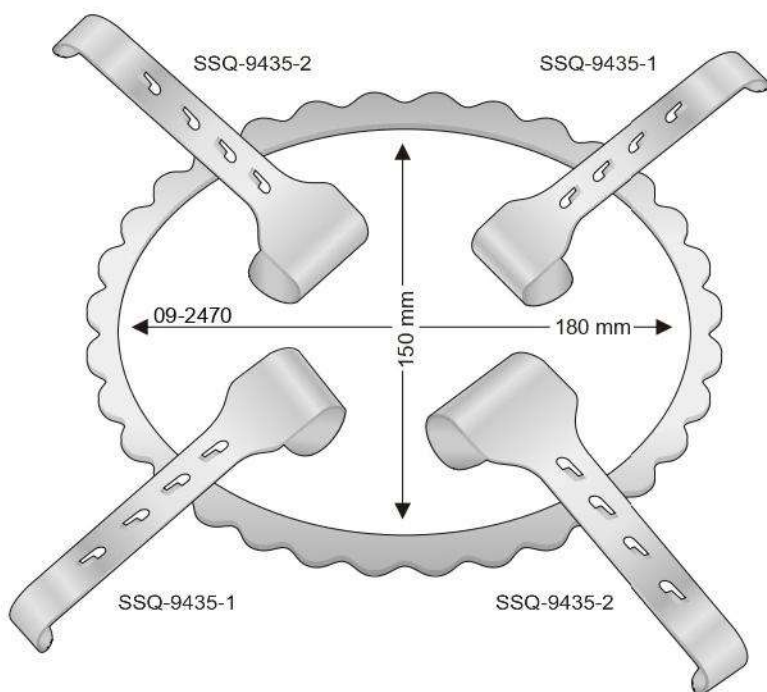

SSQ-9435-3
20 x 30 mm

SSQ-9435-4
20 x 40 mm

DENIS-BROWNE
SSQ-9436

Set completo per bambini
Set complete for children
Komplettsset für kinder
Set complete pour enfants
Set completo para niños

- SSQ-9435 - 1 Comice 180 x 150 mm
- SSQ-9435-3 - 2 Valve 20 x 30 mm
- SSQ-9435-4 - 2 Valve 20 x 40 mm

SSQ-9435
180 x 150 mm
Comice sola
Frame only
Rahmen allein
Ecarteur seul
Separador suelto

Per bambini - For children
Für kinder - Pour enfants
Para niños

DENIS-BROWNE
SSQ-9437

Set completo per adulti
Set complete for adults
Komplettsset für Erwachsene
Set complete pour adultes
Set completo para adultos

- SSQ-9438 - 1 Comice 255 x 180 mm
- SSQ-9438-1 - 2 Valve 40 x 30 mm
- SSQ-9438-2 - 2 Valve 40 x 40 mm

SSQ-9438
255 x 180 mm
Comice sola
Frame only
Rahmen allein
Ecarteur seul
Separador suelto

Per adulti - For adults
Für erwachsene - Pour adultes
Para adultos