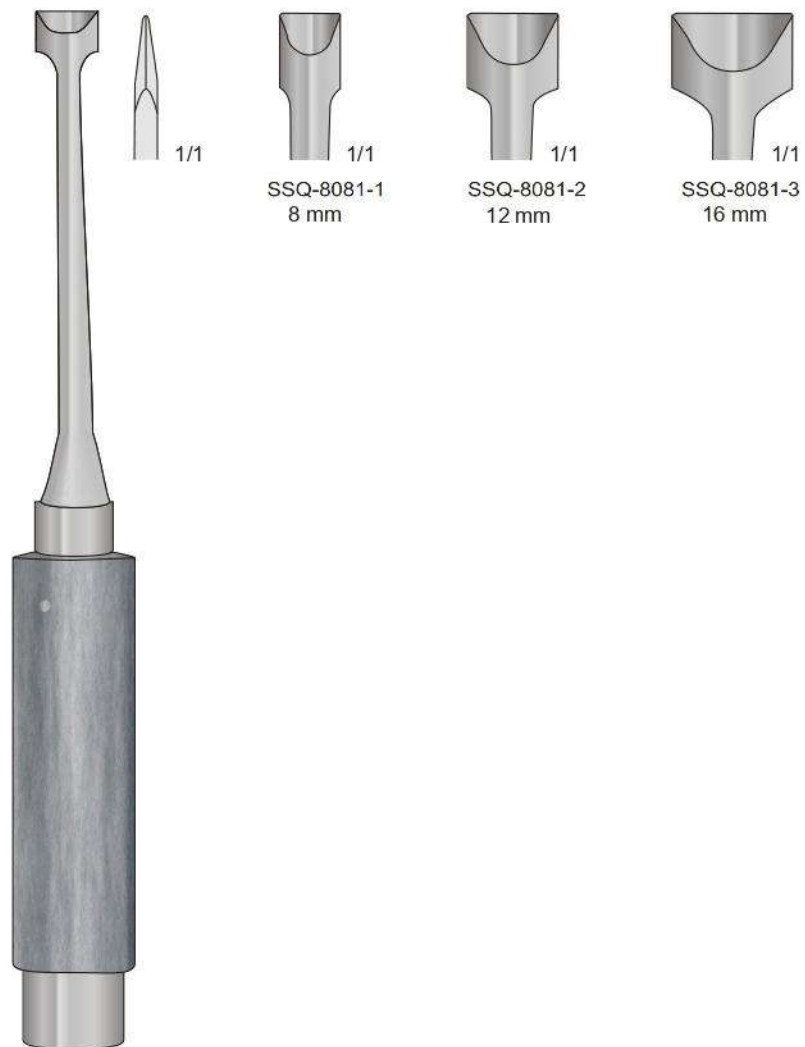

SSQ-8067  
190 mm

SSQ-8068  
90 mm

Sgorbie - Gouges  
Hohlmeissel - Gouges - Gubias

OBWEGESER  
SSQ-8081  
220 mm

**INTERNATIONAL**

LET'S SHARE ABOUT SURGERY