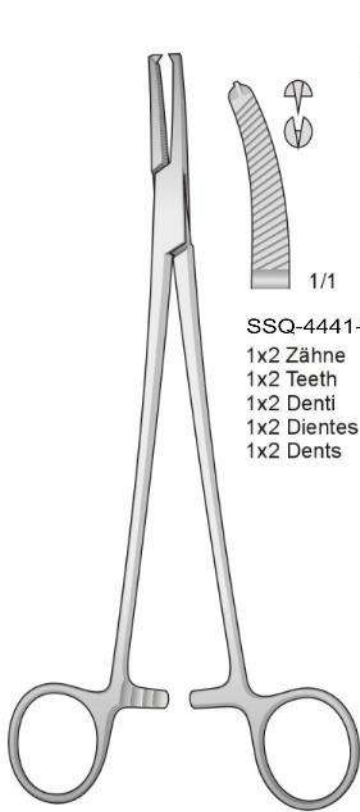

KELLY  
SSQ-4429  
320 mm

HARTMANN-BABY-MOSQUITO  
SSQ-4430  
95 mm

ROCHESTER-PEAN  
SSQ-4431  
225 mm

ROCHESTER-CARMALT  
SSQ-4432

PEAN  
SSQ-4433

KOCHER-OCHSNER  
SSQ-4434

SSQ-4441-1	SSQ-4441-2
1x2 Zähne	1x2 Zähne
1x2 Teeth	1x2 Teeth
1x2 Denti	1x2 Denti
1x2 Dientes	1x2 Dientes
1x2 Dents	1x2 Dents