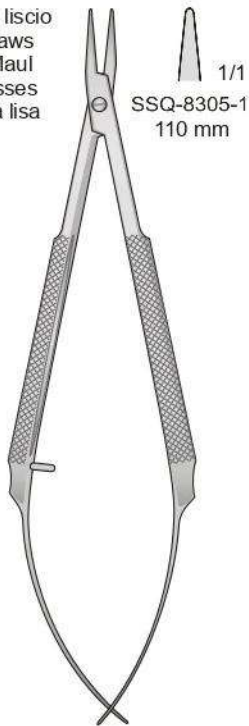

Con morso liscio
Smooth jaws
Glattes Maul
A' mors lisses
Mandibula lisa

SSQ-8305
110 mm

SSQ-8305-2
110 mm