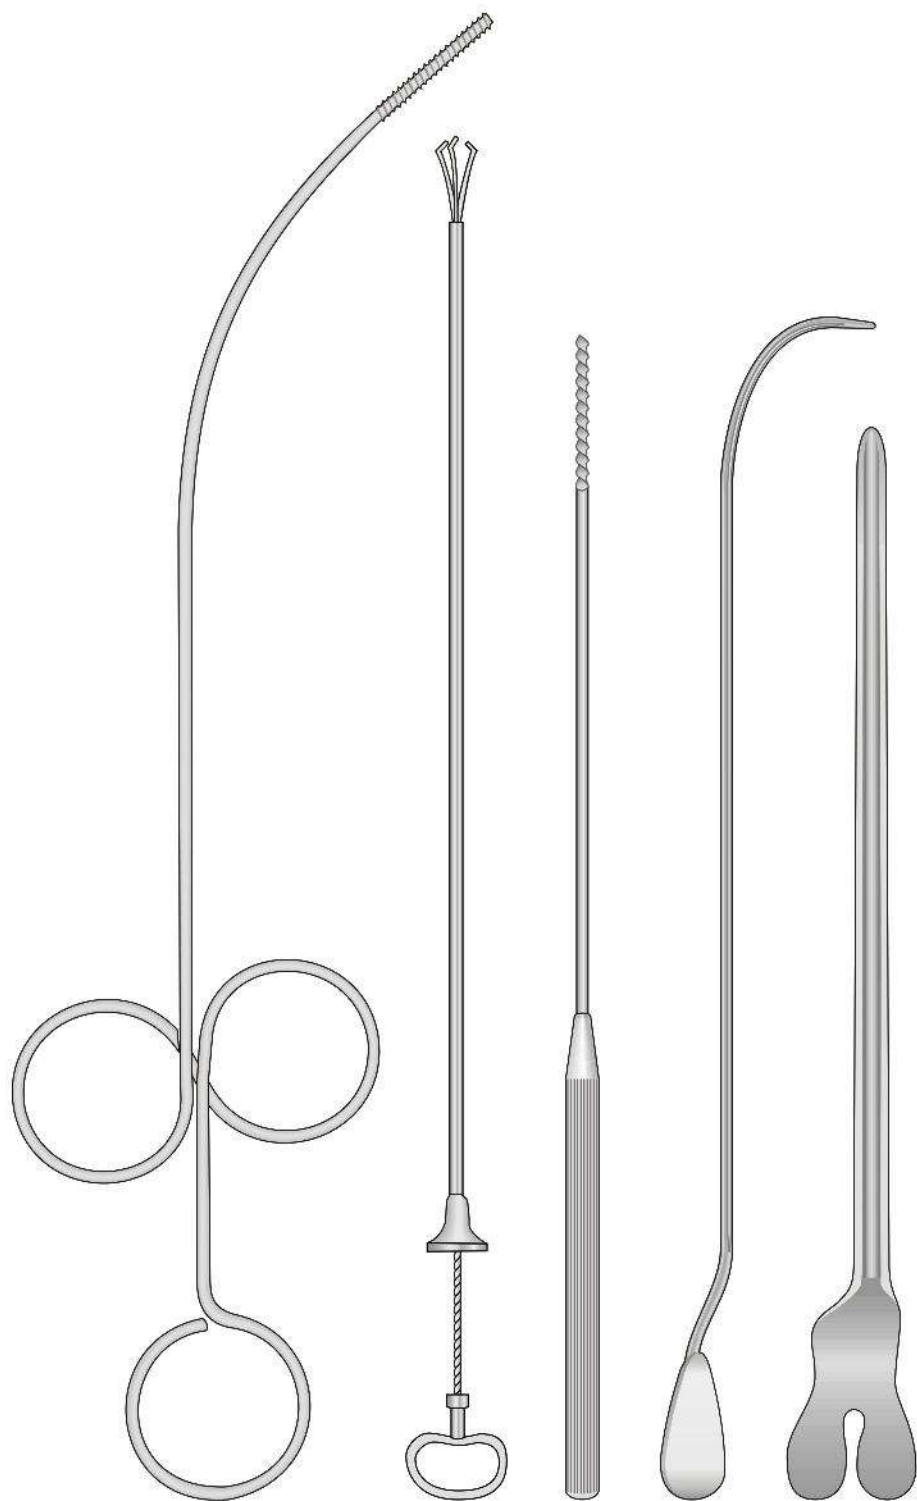

COLLIN  
SSQ-8436  
135 mm

MICHEL  
SSQ-8437  
130 mm

MICHEL  
SSQ-8438  
120 mm

**INTERNATIONAL**

LET'S SHARE ABOUT SURGERY

**Surgical  
Instruments  
Catalogue**

[www.ssqintl.com](http://www.ssqintl.com)

*Probes, Cotton Applicator*