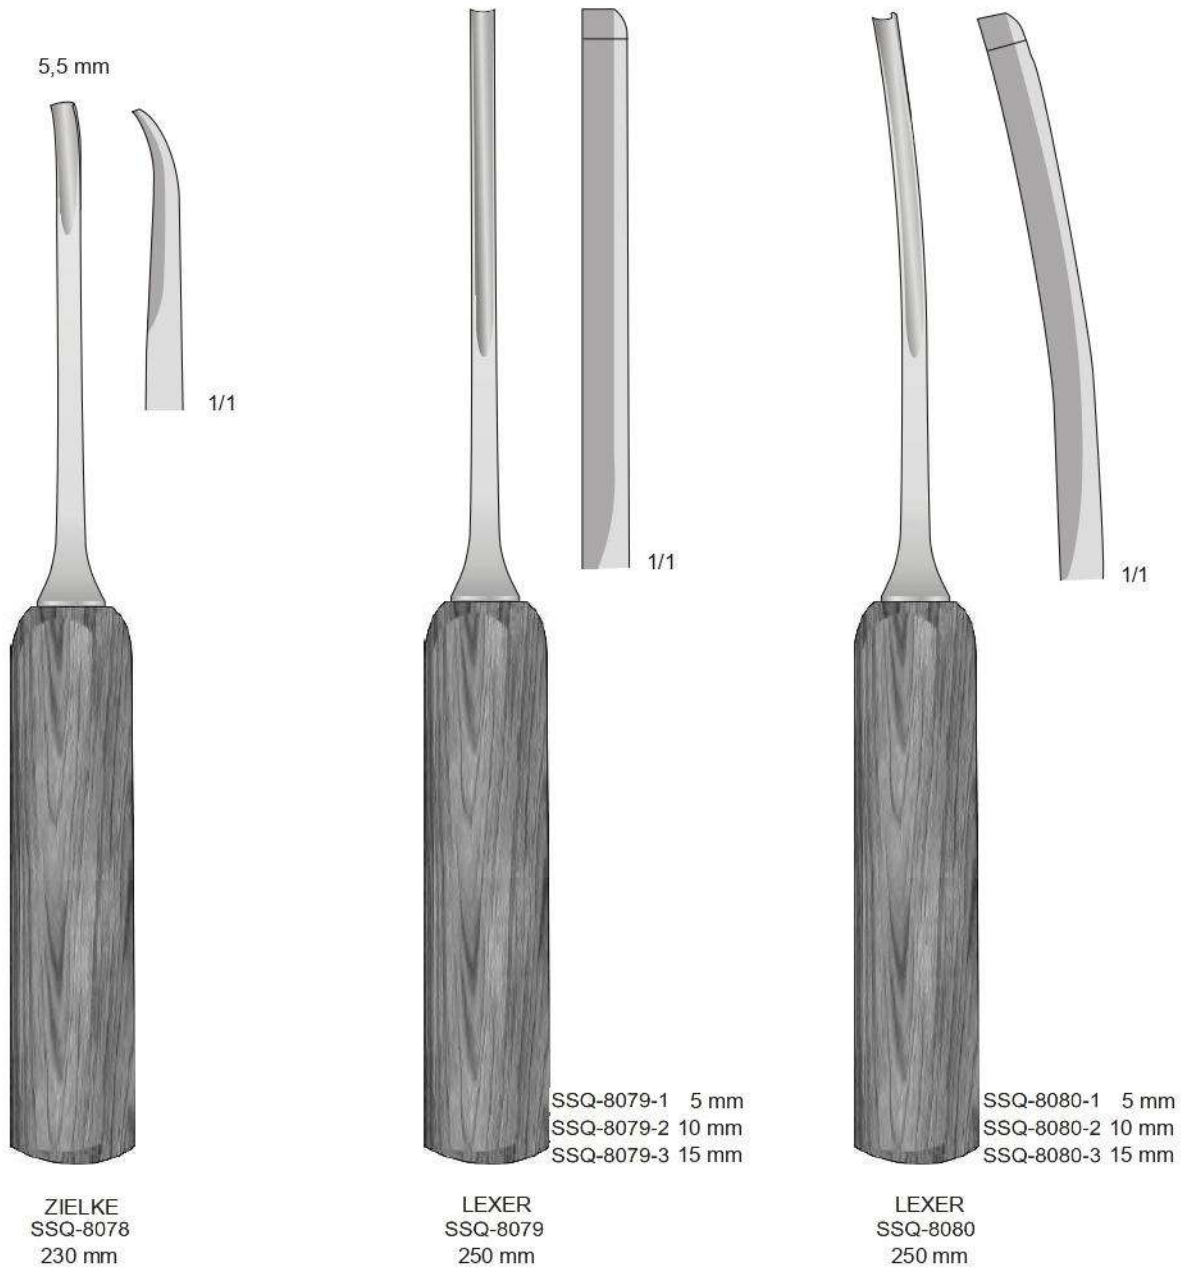

SSQ-8067  
190 mm

SSQ-8068  
90 mm

Sgorbie - Gouges  
Hohlmeissel - Gouges - Gubias

OBWEGESER  
SSQ-8081  
220 mm

**INTERNATIONAL**

LET'S SHARE ABOUT SURGERY