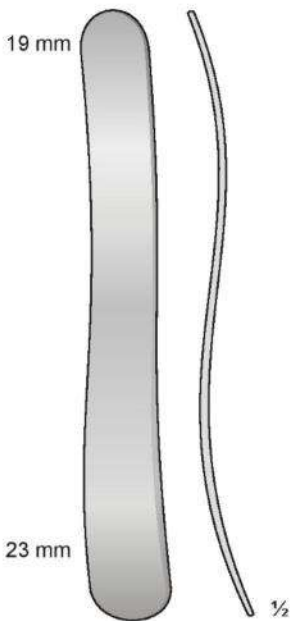

KROENIG
SSQ-12010
150 mm