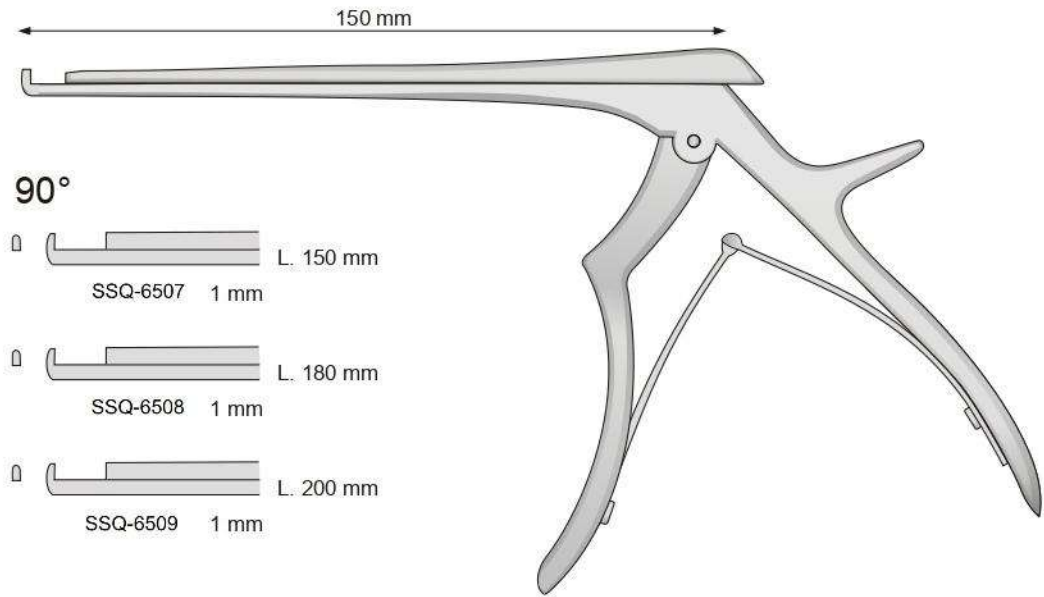

# *Bone Surgery Laminectomy*

[www.ssqintl.com](http://www.ssqintl.com)

**Surgical  
Instruments  
Catalogue**

CITELLI  
SSQ-6501 2,5 mm  
SSQ-6502 3 mm  
SSQ-6503 3,5 mm

KERRISON  
SSQ-6504 2 mm  
SSQ-6505 3 mm  
SSQ-6506 5 mm