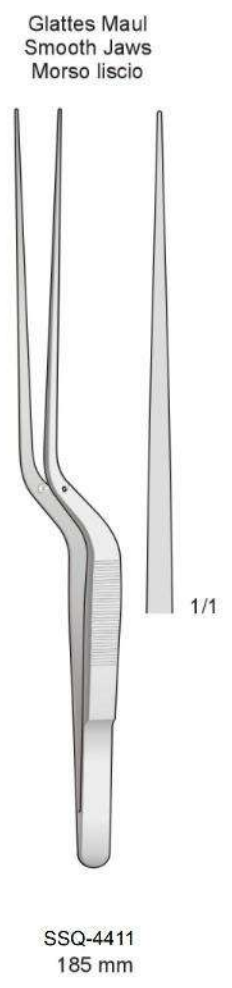

Mit Schaberende - With dissector end
Con estremità a forma di raschino
Con rascador - À rugine

Glattes Maul
Smooth Jaws
Morso liscio

1x2 Zähne
1x2 Tooth
1x2 Denti
1x2 Dientes
1x2 Dents

1x2 Zähne
1x2 Tooth
1x2 Denti
1x2 Dientes
1x2 Dents

1x2 Zähne
1x2 Tooth
1x2 Denti
1x2 Dientes
1x2 Dents