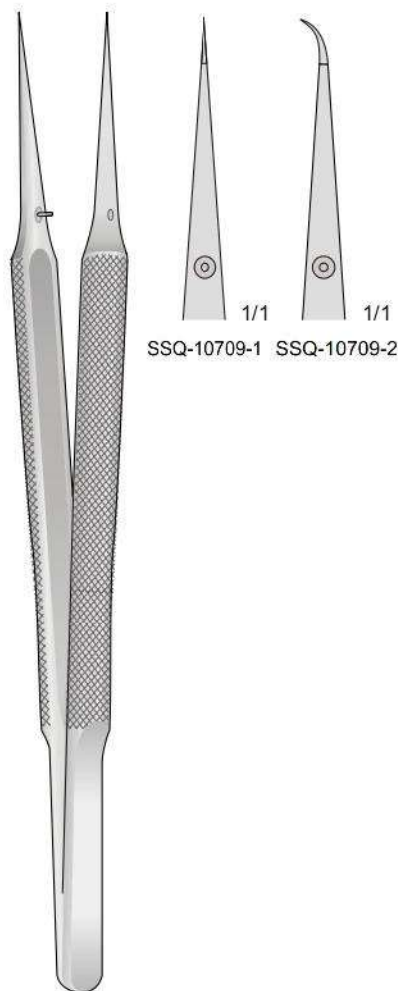

SSQ-10709
150 mm