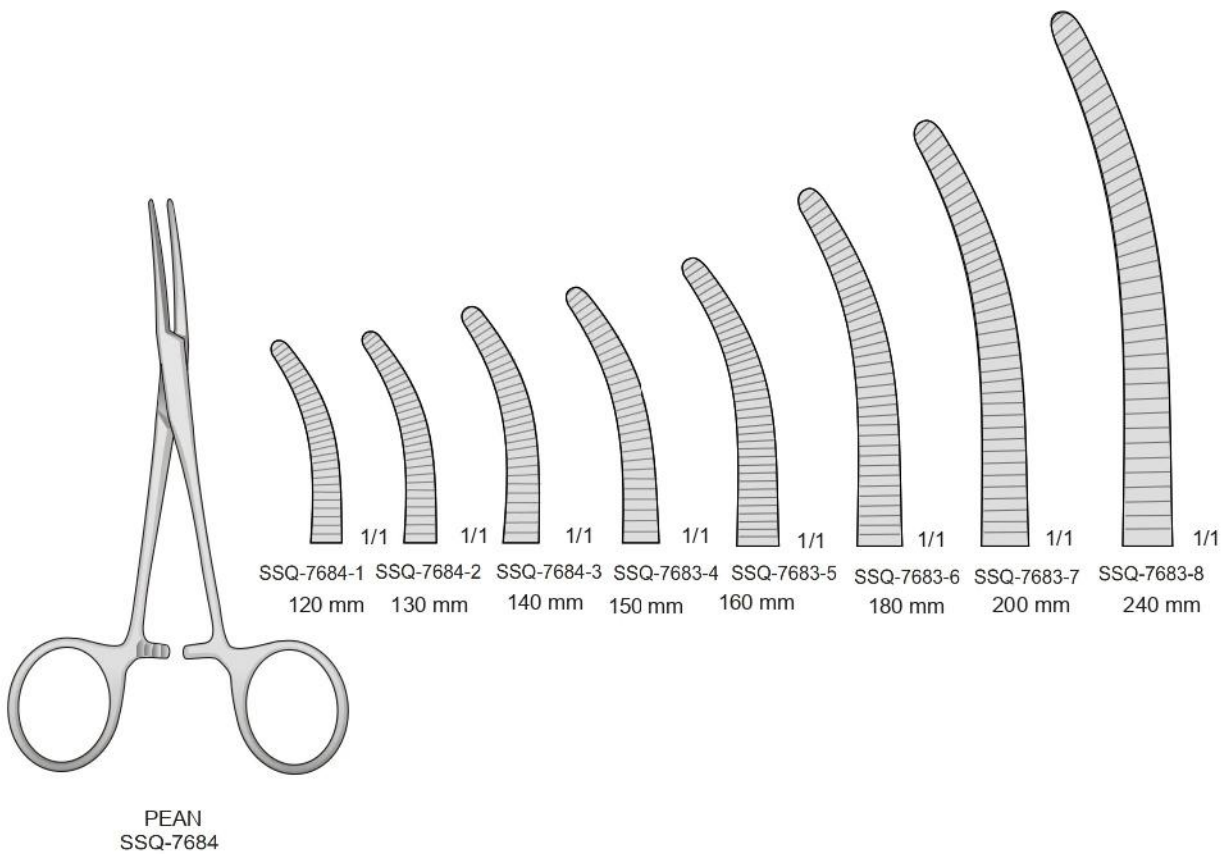

ROCHESTER-PEAN
SSQ-7678

KOCHER-OCHSNER
SSQ-7679

KELLY
SSQ-7679
140 mm

KELLY
SSQ-7680
140 mm

KOCHER
SSQ-7681

RANKIN
SSQ-7682

DIXON-LOVELACE
SSQ-7687

BIRKETT
SSQ-7688
180 mm