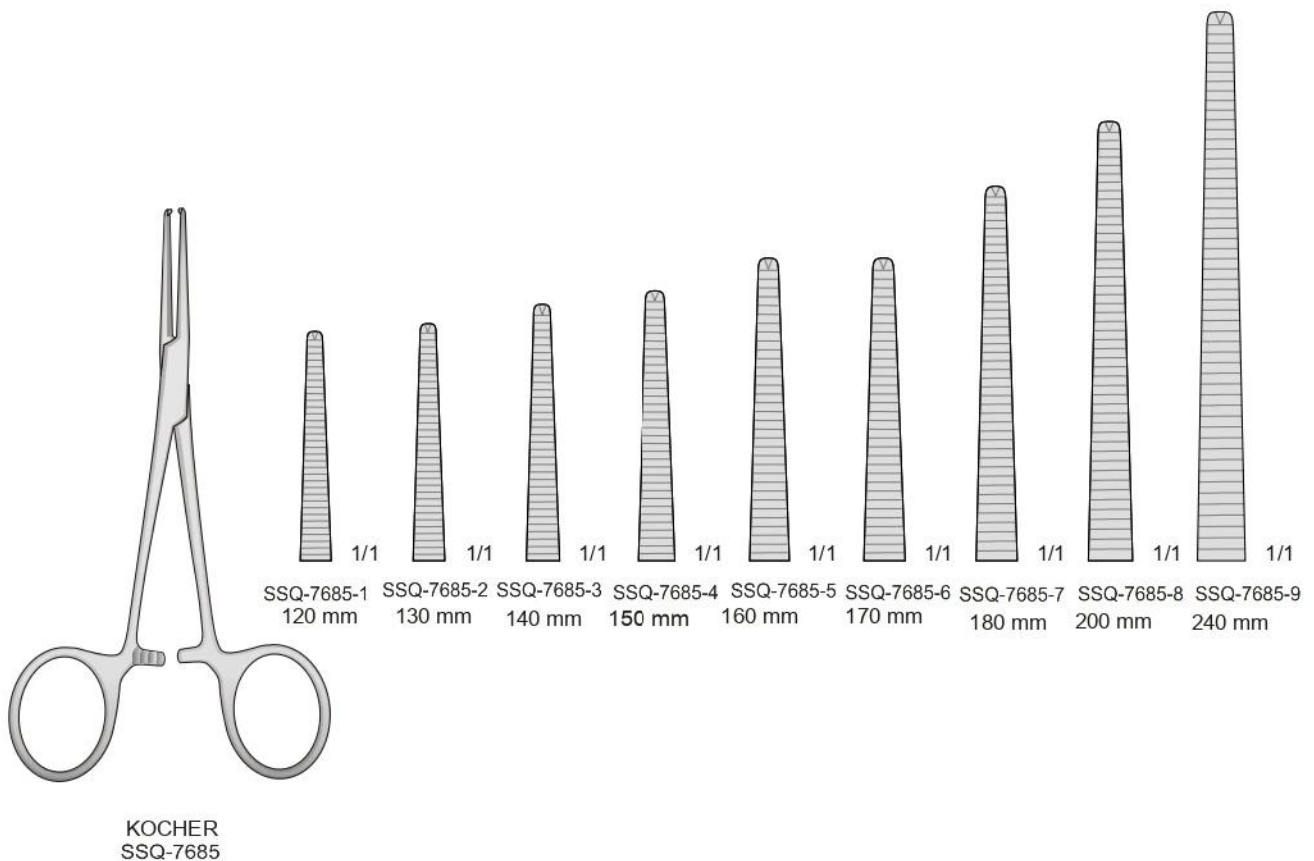

ROCHESTER-PEAN
SSQ-7678

KOCHER-OCHSNER
SSQ-7679

KELLY
SSQ-7679
140 mm

KELLY
SSQ-7680
140 mm

KOCHER
SSQ-7681

RANKIN
SSQ-7682

DIXON-LOVELACE
SSQ-7687

BIRKETT
SSQ-7688
180 mm