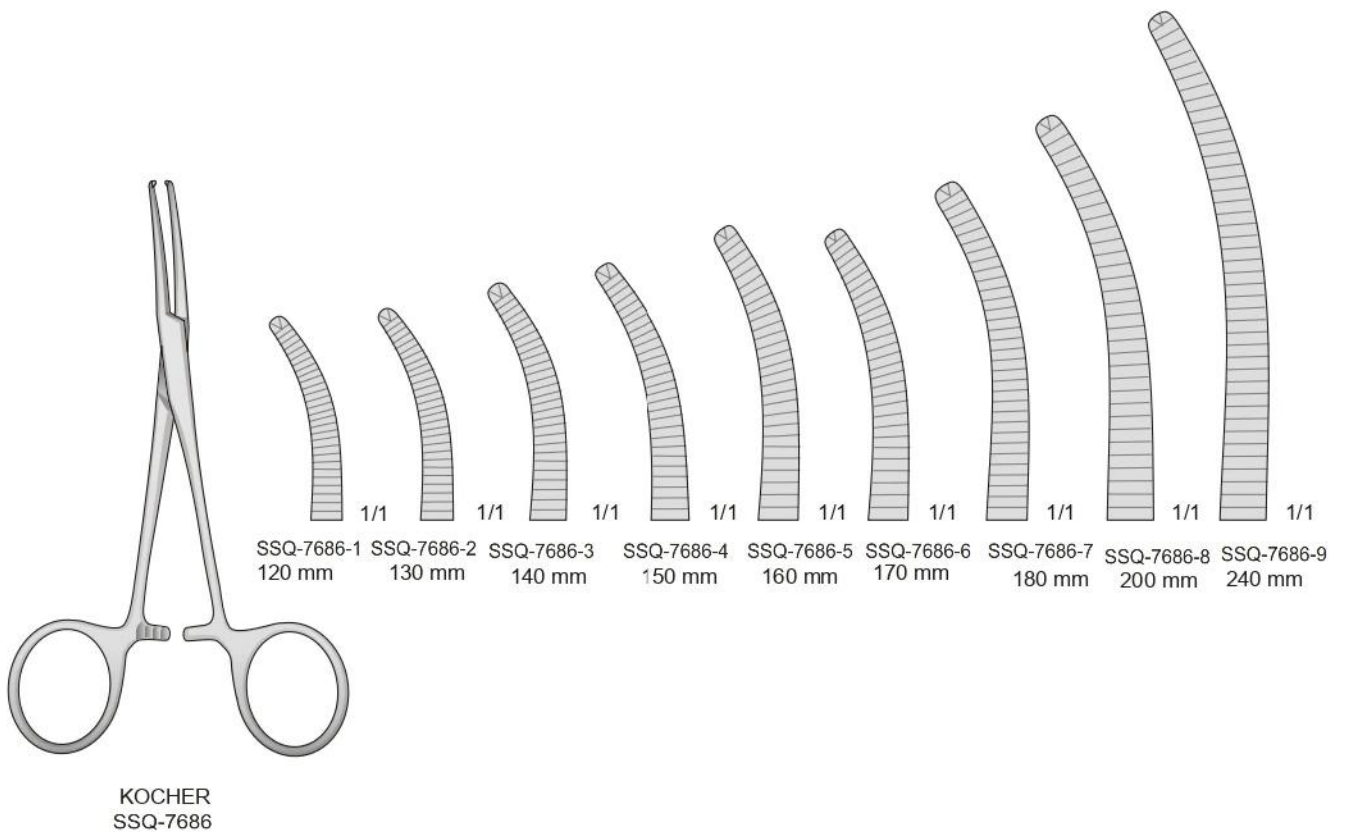

ROCHESTER-PEAN
SSQ-7678

KOCHER-OCHSNER
SSQ-7679

KELLY
SSQ-7679
140 mm

KELLY
SSQ-7680
140 mm

KOCHER
SSQ-7681

RANKIN
SSQ-7682

DIXON-LOVELACE
SSQ-7687

BIRKETT
SSQ-7688
180 mm