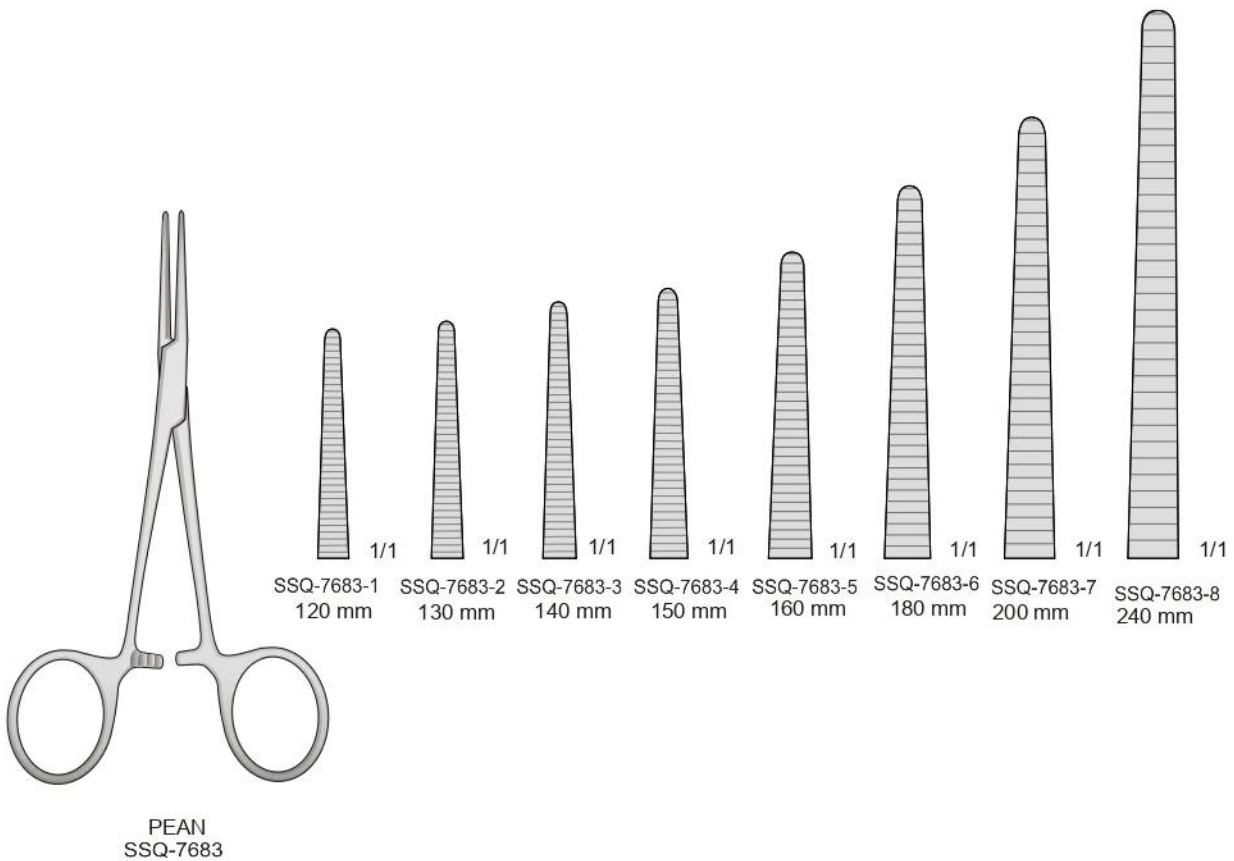

ROCHESTER-PEAN
SSQ-7678

KOCHER-OCHSNER
SSQ-7679

KELLY
SSQ-7679
140 mm

KELLY
SSQ-7680
140 mm

KOCHER
SSQ-7681

RANKIN
SSQ-7682

DIXON-LOVELACE
SSQ-7687

BIRKETT
SSQ-7688
180 mm