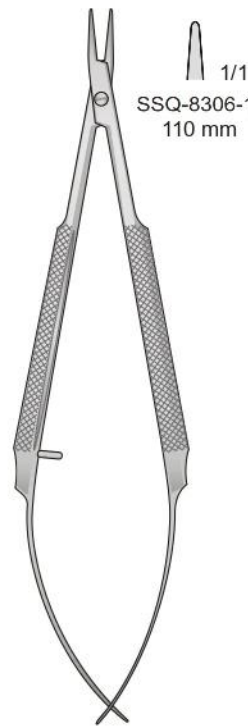

INTERNATIONAL

LET'S SHARE ABOUT SURGERY

***Needle Holders
Ligature Needles***

**Surgical
Instruments
Catalogue**

www.ssqintl.com

BROCK
SSQ-8301
130 mm

BROCK
SSQ-8302
150 mm

BROCK
SSQ-8303
150 mm

BROCK
SSQ-8304
150 mm

Con morso liscio
Smooth jaws
Glattes Maul
A' mors lisses
Mandibula lisa

SSQ-8305
110 mm

SSQ-8306
110 mm

Con morso liscio
Smooth jaws
Glattes Maul
A' mors lisses
Mandibula lisa

SSQ-8307
150 mm