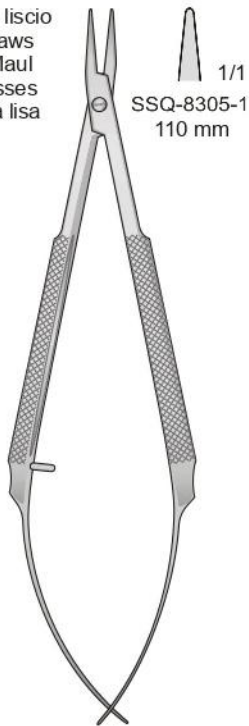

INTERNATIONAL

LET'S SHARE ABOUT SURGERY

***Needle Holders
Ligature Needles***

**Surgical
Instruments
Catalogue**

www.ssqintl.com

BROCK
SSQ-8301
130 mm

BROCK
SSQ-8302
150 mm

BROCK
SSQ-8303
150 mm

BROCK
SSQ-8304
150 mm

Con morso liscio
Smooth jaws
Glattes Maul
A' mors lisses
Mandibula lisa

SSQ-8305
110 mm

SSQ-8306
110 mm

Con morso liscio
Smooth jaws
Glattes Maul
A' mors lisses
Mandibula lisa

SSQ-8307
150 mm