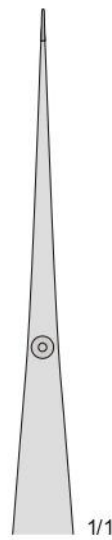

INTERNATIONAL

LET'S SHARE ABOUT SURGERY

***Needle Holders
Ligature Needles***

**Surgical
Instruments
Catalogue**

www.ssqintl.com

BROCK
SSQ-8301
130 mm

BROCK
SSQ-8302
150 mm

BROCK
SSQ-8303
150 mm