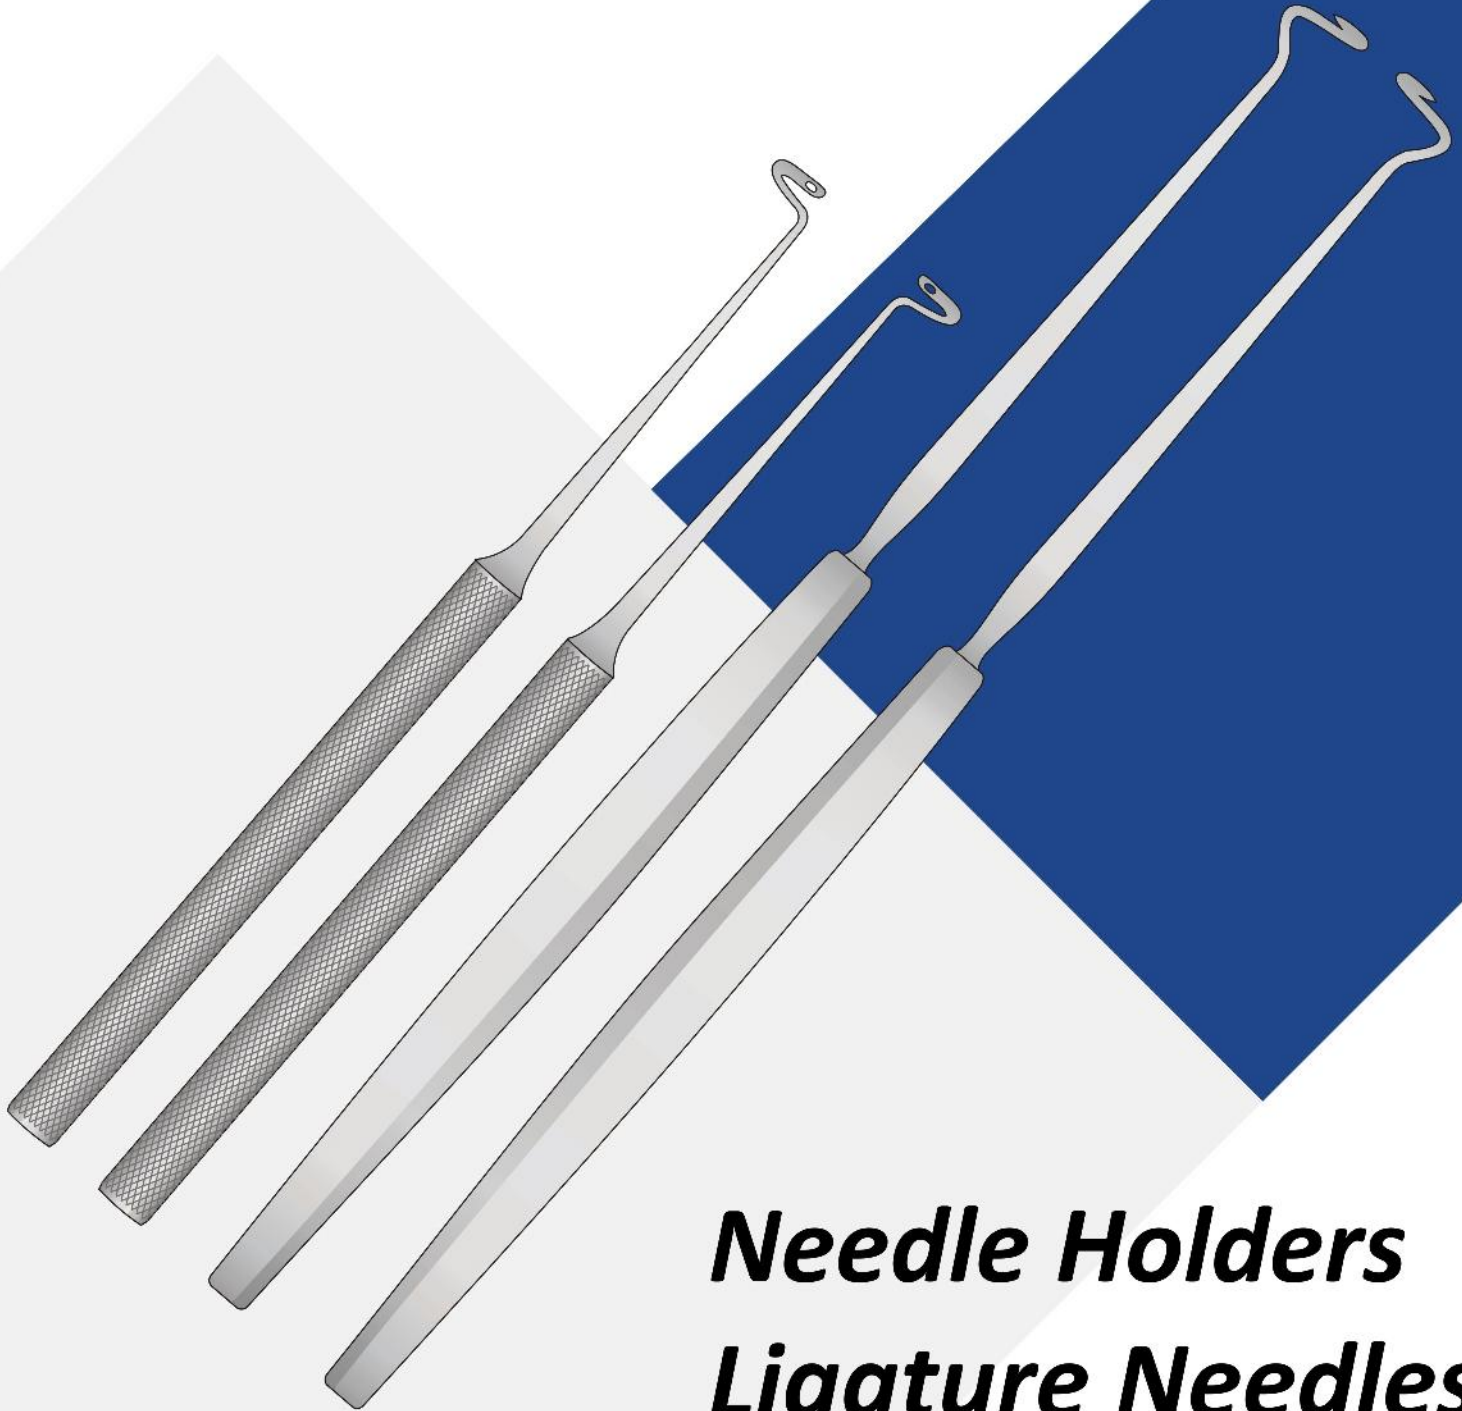

INTERNATIONAL

LET'S SHARE ABOUT SURGERY

***Needle Holders
Ligature Needles***

**Surgical
Instruments
Catalogue**

www.ssqintl.com

BROCK
SSQ-8301
130 mm

BROCK
SSQ-8302
150 mm

BROCK
SSQ-8303
150 mm

BROCK
SSQ-8304
150 mm

Con morso liscio
Smooth jaws
Glattes Maul
A' mors lisses
Mandibula lisa

SSQ-8305
110 mm

SSQ-8306
110 mm

Con morso liscio
Smooth jaws
Glattes Maul
A' mors lisses
Mandibula lisa

SSQ-8307
150 mm