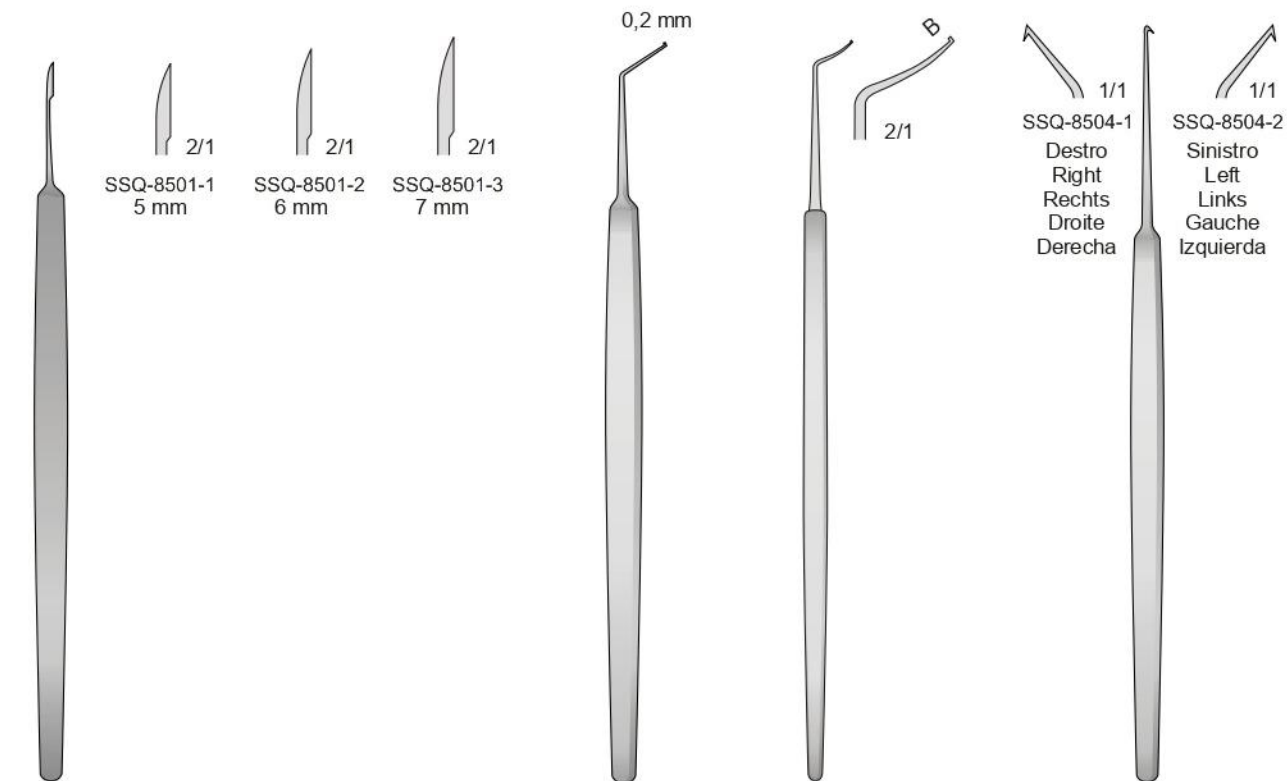

INTERNATIONAL

LET'S SHARE ABOUT SURGERY

**Surgical
Instruments
Catalogue**

www.ssqintl.com

Ophthalmology

ZIEGLER
SSQ-8501
115 mm

SSQ-8502
120 mm

B
SSQ-8503-1, 2 mm
SSQ-8503-2, 3 mm
125 mm
14-120