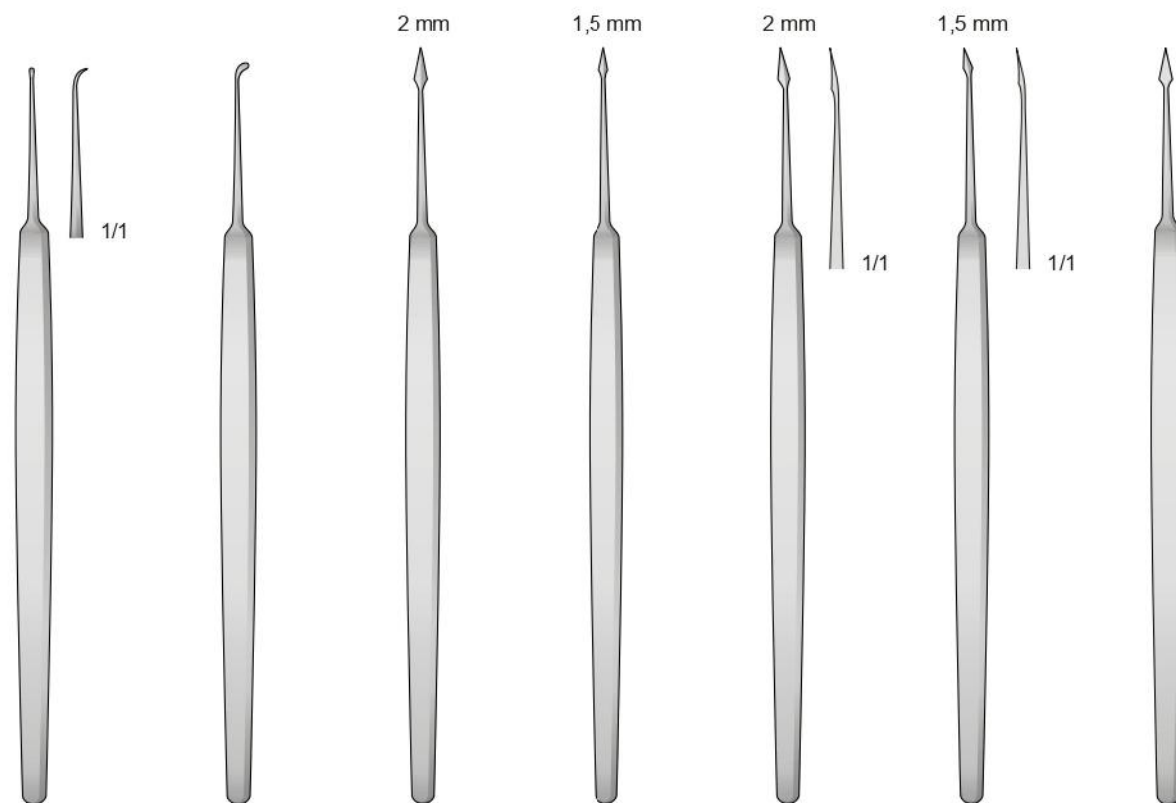

LA FORCE
SSQ-8505
120 mm

ELLIS
SSQ-8506
120 mm

SSQ-8507
125 mm

SSQ-8508
125 mm

SSQ-8509
125 mm

SSQ-8510
125 mm

SSQ-8511
125 mm