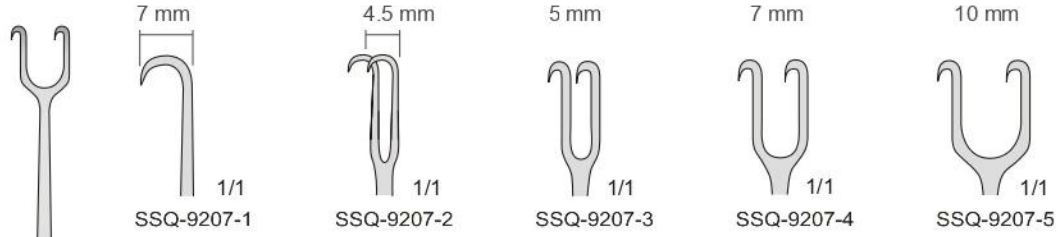

INTERNATIONAL

LET'S SHARE ABOUT SURGERY

Retractors

**Surgical
Instruments
Catalogue**

www.ssqintl.com

Uncini cutanei - Cutaneous hook - Hauthäkchen - Erignes cutanées - Ganchos cutâneos

JOSEPH
SSQ-9207
160 mm