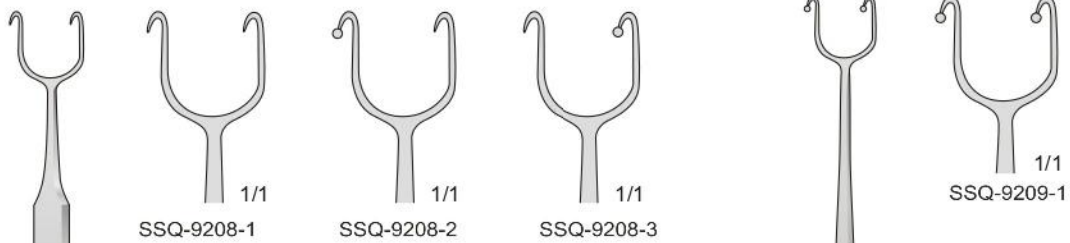

INTERNATIONAL

LET'S SHARE ABOUT SURGERY

Retractors

**Surgical
Instruments
Catalogue**

www.ssqintl.com

Uncini cutanei - Cutaneous hook - Hauthäkchen - Erignes cutanées - Ganchos cutâneos

JOSEPH
SSQ-9207
160 mm

COTTLE
SSQ-9208
150 mm

FOMON
SSQ-9209
160 mm

SSQ-9210
160 mm

SSQ-9211
160 mm

Divaricatori delicati flessibili-acuti
Feine wundhaken flexibel-spitz
Delicate retractors flexible-sharp
Separadores finos flexibles-agudas