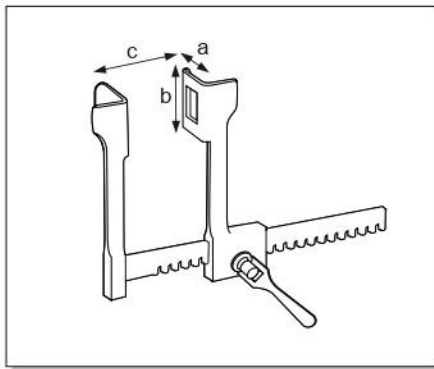

BABY FINOCCHIETTO
a b c
SSQ-9444 18 x 20 mm 75 mm