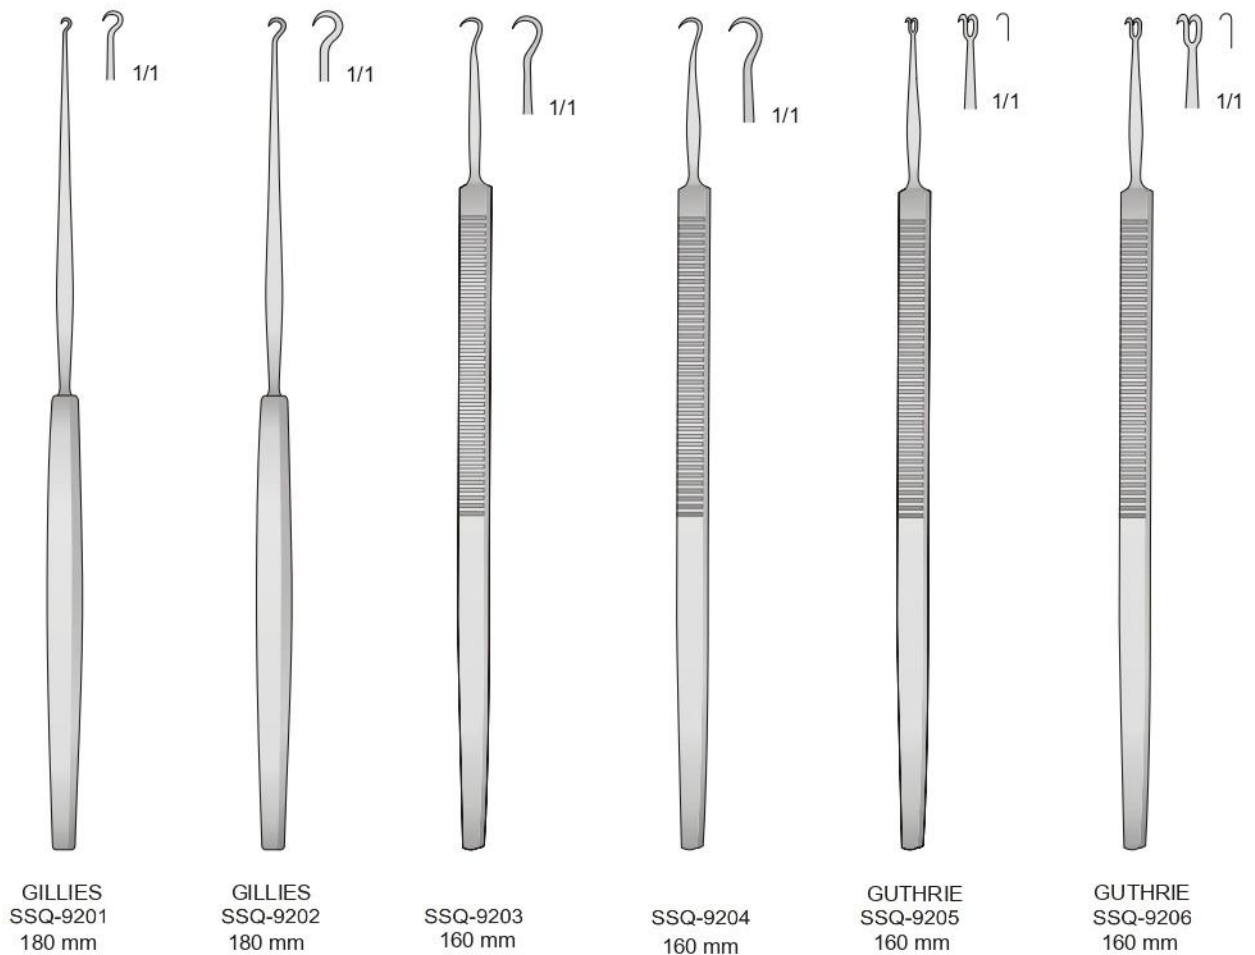

INTERNATIONAL

LET'S SHARE ABOUT SURGERY

Retractors

**Surgical
Instruments
Catalogue**

www.ssqintl.com

Uncini cutanei - Cutaneous hook - Hauthäkchen - Erignes cutanées - Ganchos cutâneos

JOSEPH
SSQ-9207
160 mm