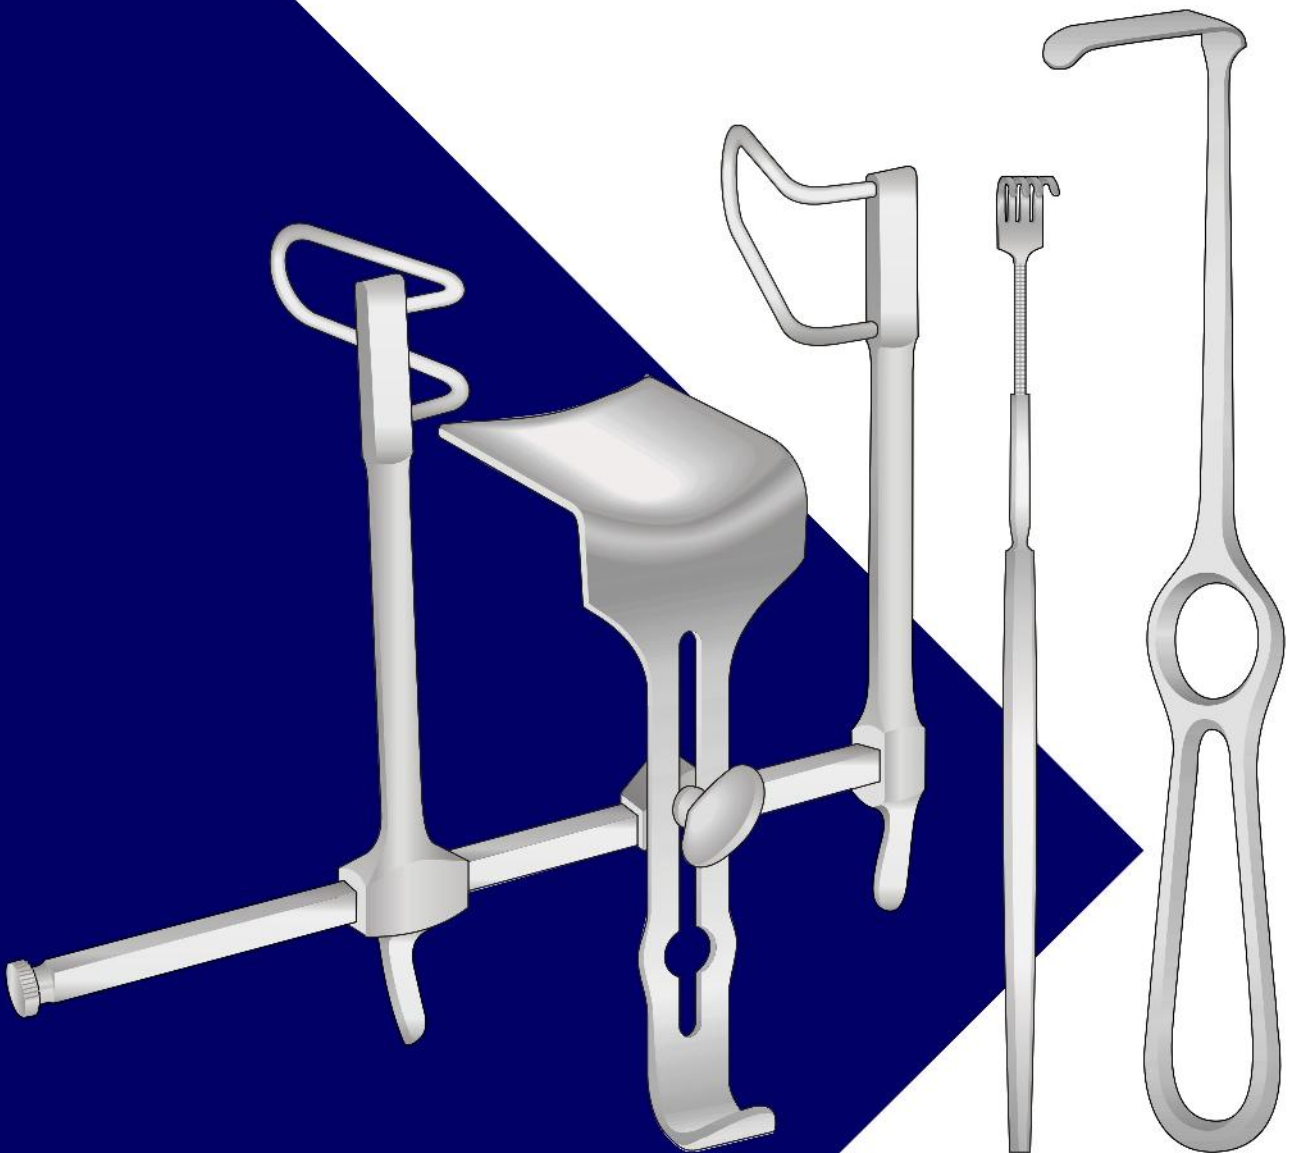

INTERNATIONAL

LET'S SHARE ABOUT SURGERY

Retractors

**Surgical
Instruments
Catalogue**

www.ssqintl.com

Uncini cutanei - Cutaneous hook - Hauthäkchen - Erignes cutanées - Ganchos cutâneos

JOSEPH
SSQ-9207
160 mm