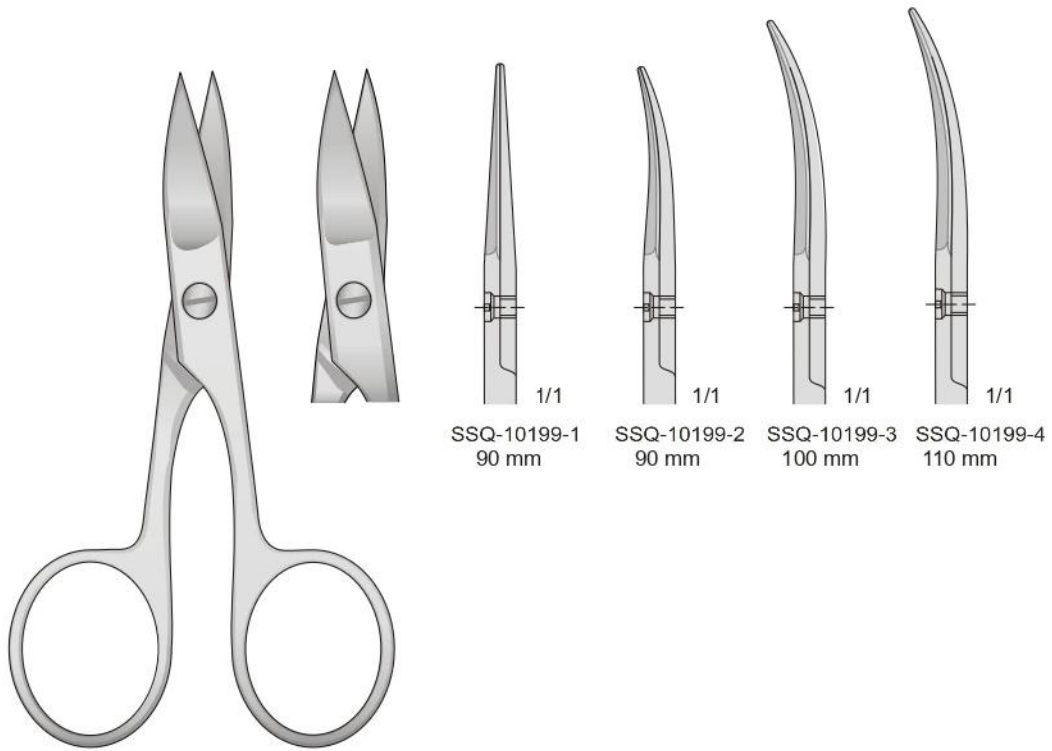

SSQ-10197-1 SSQ-10197-2 SSQ-10197-3 SSQ-10197-4

BEEBE  
SSQ-10197  
110 mm

Acute - Sharp - Spitz - Pointus - Agudas

SSQ-10198-1 SSQ-10198-2 SSQ-10198-3

BEEBE  
SSQ-10198  
110 mm

SSQ-10199

SSQ-10200

*Manufacturer & Exporter Of Surgical Instruments.*